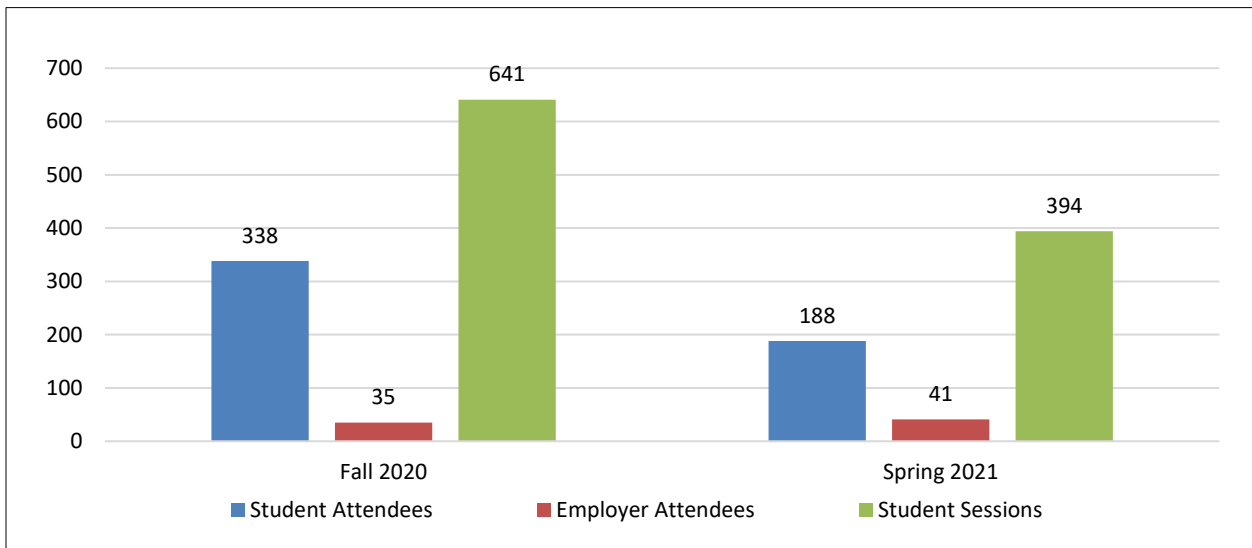

**Figure 2.** Student and Employer Attendance for STEM Expo in Kilcawley Center

In Fall 2014, STEM Professional Services conducted the first stand-alone STEM Expo for current students seeking internships and co-ops. During Fall 2016, STEM incorporated full-time permanent opportunities not only for current students, but also for alumni seeking a career change. Multiple employers attend from various locations from the U.S of America (local, region, state and national).

Youngstown State University  
**College of Science, Technology, Engineering and Mathematics (STEM)**

**Figure 3.** Student and Employer Attendance for STEM Expo in Stambaugh Stadium

Due to the high number of students and alumni in attendance in Fall 2016, STEM Professional Services moved the STEM Expo from Kilcawley Center to Stambaugh Stadium to accommodate high attendance numbers and allow for continued growth in employer attendance.

**Figure 4.** Student & Employer Attendance and Student Sessions for Virtual STEM Expo in Stambaugh Stadium

Due to COVID-19, STEM Careers, Internships & Co-ops held its first Virtual STEM Expo through Handshake during Fall 2020. Students and employers connected through video chat during 1:1 and group sessions. STEM Careers, Internships & Co-ops provided a space in Stambaugh Stadium with technology for students to conduct these sessions. During Spring 2021, the Virtual STEM Expo was split over two weeks, one in February and one in March. The Spring 2021 numbers in Figure 4 reflect a combined total and may include duplicates of employers and students that attended both events.