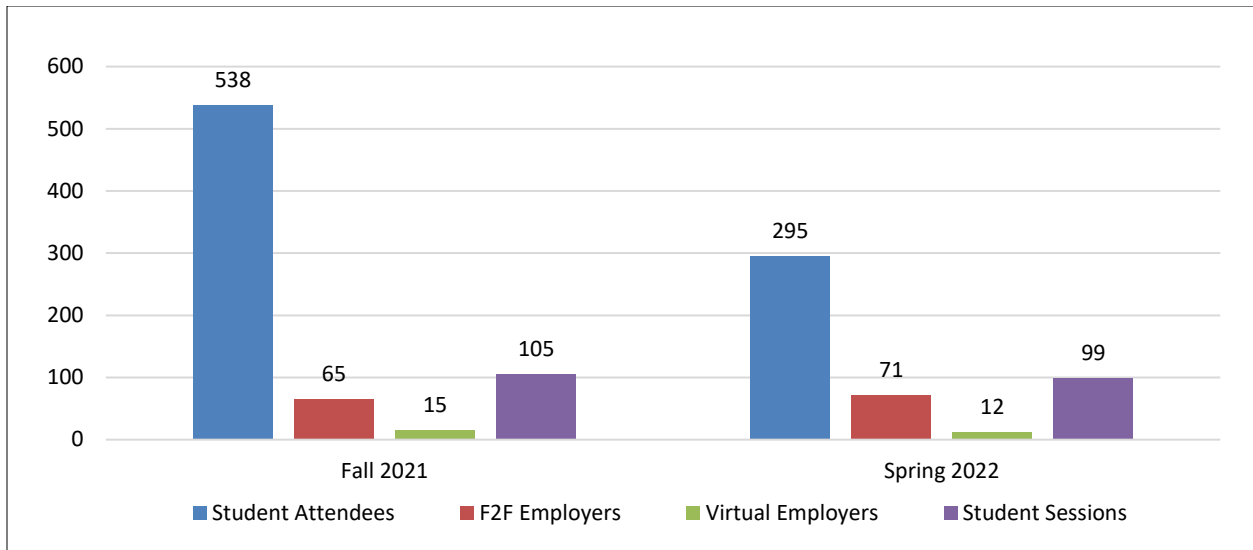

**Figure 2.** Student and Employer Attendance for STEM Expo in Kilcawley Center

In Fall 2014, STEM Professional Services conducted the first stand-alone STEM Expo for current students seeking internships and co-ops. During Fall 2016, STEM incorporated full-time permanent opportunities not only for current students, but also for alumni seeking a career change. Multiple employers attend from various locations from the U.S of America (local, region, state and national).

Youngstown State University  
**College of Science, Technology, Engineering and Mathematics (STEM)**

**Figure 3.** Student and Employer Attendance for STEM Expo in Stambaugh Stadium

Due to the high number of students and alumni in attendance in Fall 2016, STEM Professional Services moved the STEM Expo from Kilcawley Center to Stambaugh Stadium to accommodate high attendance numbers and allow for continued growth in employer attendance.

**Figure 4.** Student & Employer Attendance and Student Sessions for Virtual STEM Expo in Stambaugh Stadium

Due to COVID-19, STEM Careers, Internships & Co-ops held its first Virtual STEM Expo through Handshake during Fall 2020. Students and employers connected through video chat during 1:1 and group sessions. STEM Careers, Internships & Co-ops provided a space in Stambaugh Stadium with technology for students to conduct these sessions. During Spring 2021, the Virtual STEM Expo was split over two weeks, one in February and one in March. The Spring 2021 numbers in Figure 4 reflect a combined total and may include duplicates of employers and students that attended both events.