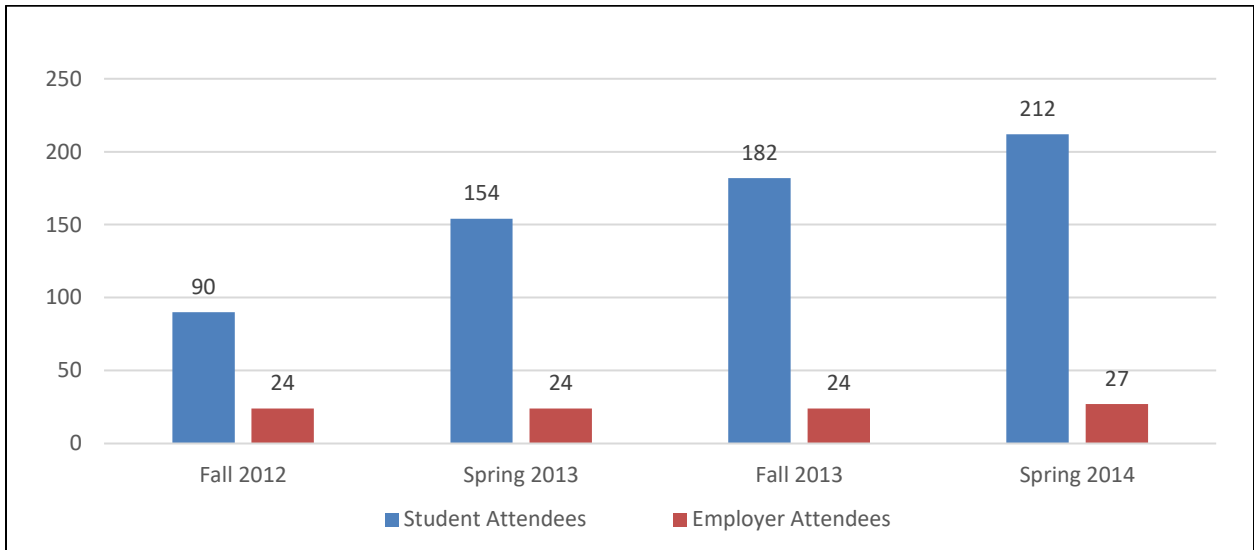

Youngstown State University  
**College of Science, Technology, Engineering and Mathematics (STEM)**

**Figure 1.** Student and Employer Attendance for WCBA & STEM Expo

In Fall 2012, the College of Science, Technology, Engineering & Mathematics (STEM) and Williamson College of Business Administration (WCBA) instrumented the first decentralized Expo from Career Services. The Colleges recruited employers who were seeking current students for internships and co-ops.

**Figure 2.** Student and Employer Attendance for STEM Expo in Kilcawley Center

In Fall 2014, STEM Professional Services conducted the first stand-alone STEM Expo for current students seeking internships and co-ops. During Fall 2016, STEM incorporated full-time permanent opportunities not only for current students, but also for alumni seeking a career change. Multiple employers attend from various locations from the U.S of America (local, region, state and national).

Youngstown State University  
**College of Science, Technology, Engineering and Mathematics (STEM)**

**Figure 3.** Student and Employer Attendance for STEM Expo in Stambaugh Stadium

Due to the high number of students and alumni in attendance in Fall 2016, STEM Professional Services moved the STEM Expo from Kilcawley Center to Stambaugh Stadium to accommodate high attendance numbers and allow for continued growth in employer attendance.