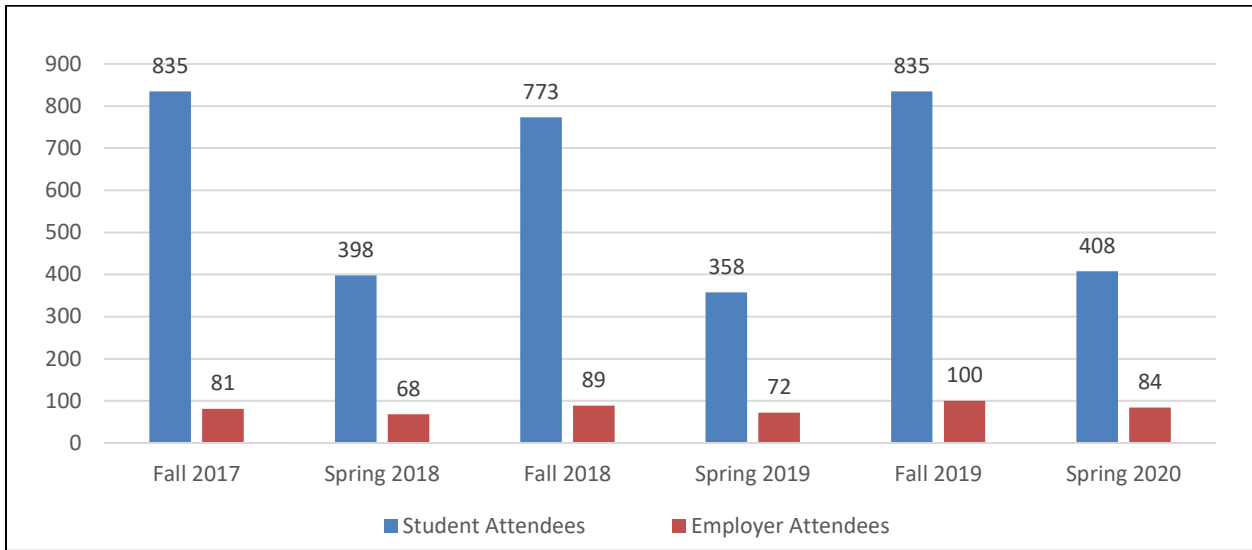

Youngstown State University  
**College of Science, Technology, Engineering and Mathematics (STEM)**

**Figure 1.** Student and Employer Attendance for WCBA & STEM Expo

In Fall 2012, the College of Science, Technology, Engineering & Mathematics (STEM) and Williamson College of Business Administration (WCBA) instrumented the first decentralized Expo from Career Services. The Colleges recruited employers who were seeking current students for internships and co-ops.

**Figure 2.** Student and Employer Attendance for STEM Expo in Kilcawley Center

In Fall 2014, STEM Professional Services conducted the first stand-alone STEM Expo for current students seeking internships and co-ops. During Fall 2016, STEM incorporated full-time permanent opportunities not only for current students, but also for alumni seeking a career change. Multiple employers attend from various locations from the U.S of America (local, region, state and national).

Youngstown State University  
**College of Science, Technology, Engineering and Mathematics (STEM)**

**Figure 3.** Student and Employer Attendance for STEM Expo in Stambaugh Stadium

Due to the high number of students and alumni in attendance in Fall 2016, STEM Professional Services moved the STEM Expo from Kilcawley Center to Stambaugh Stadium to accommodate high attendance numbers and allow for continued growth in employer attendance.