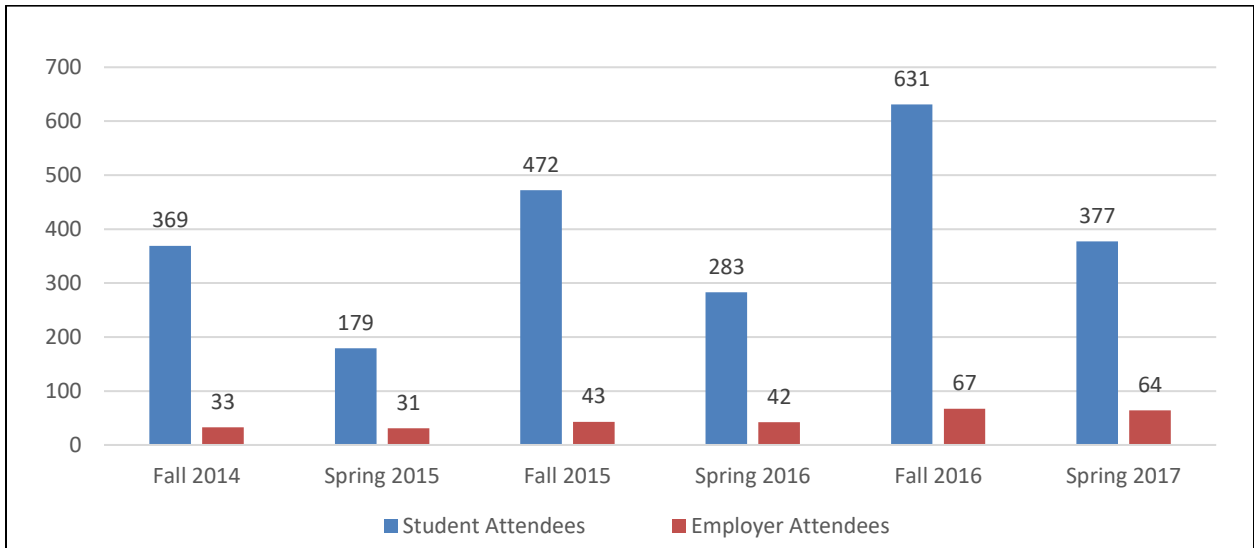

Youngstown State University  
**College of Science, Technology, Engineering and Mathematics (STEM)**

**Figure 1.** Student and Employer Attendance for WCBA & STEM Expo

In Fall 2012, the College of Science, Technology, Engineering & Mathematics (STEM) and Williamson College of Business Administration (WCBA) instrumented the first decentralized Expo from Career Services. The Colleges recruited employers who were seeking current students for internships and co-ops.

**Figure 2.** Student and Employer Attendance for STEM Expo in Kilcawley Center

In Fall 2014, STEM Professional Services conducted the first stand-alone STEM Expo for current students seeking internships and co-ops. During Fall 2016, STEM incorporated full-time permanent opportunities not only for current students, but also for alumni seeking a career change. Multiple employers attend from various locations from the U.S of America (local, region, state and national).

Youngstown State University  
**College of Science, Technology, Engineering and Mathematics (STEM)**

**Figure 3.** Student and Employer Attendance for STEM Expo in Stambaugh Stadium

Due to the high number of students and alumni in attendance in Fall 2016, STEM Professional Services moved the STEM Expo from Kilcawley Center to Stambaugh Stadium to accommodate high attendance numbers and allow for continued growth in employer attendance.