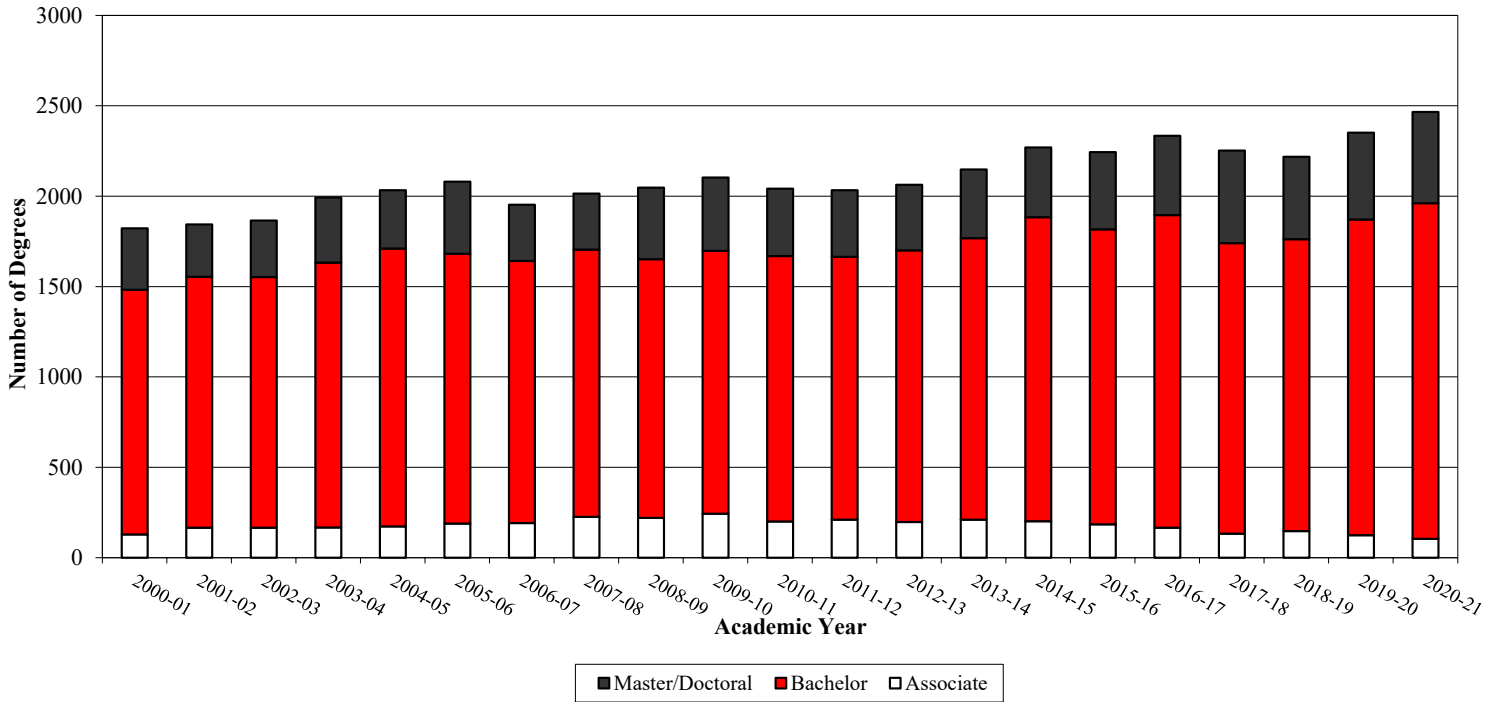

Youngstown State University Degrees Awarded 2001-2021

Academic Year	Level of Degree Awarded				Total
	Associate	Bachelor	Master	Doctoral	
2001-02	166	1,388	289	1	1,844
2002-03	166	1,387	308	4	1,865
2003-04	167	1,466	354	6	1,993
2004-05	173	1,537	320	3	2,033
2005-06	189	1,492	387	13	2,081
2006-07	192	1,449	306	5	1,952
2007-08	226	1,478	308	2	2,014
2008-09	221	1,430	359	38	2,048
2009-10	243	1,455	385	20	2,103
2010-11	201	1,468	351	22	2,042
2011-12	211	1,453	346	23	2,033
2012-13	197	1,503	328	35	2,063
2013-14	211	1,557	351	28	2,147
2014-15	202	1,682	356	30	2,270
2015-16	185	1,632	388	39	2,244
2016-17	166	1,730	397	41	2,334
2017-18	133	1,608	466	46	2,253
2018-19	147	1,615	407	49	2,218
2019-20	125	1,746	441	40	2,352
2020-21	105	1,856	459	46	2,466

Sources: 2000-01 through 2002-2003 Integrated Postsecondary Education Data System (IPEDS) Completions Survey.
2003-2004, 2004-2005, 2005-2006, 2006-2007 and 2007-2008 IPEDS Completions Survey source data.
2008-21 ODS_ST_ACADEMIC_OUTCOME data store table.