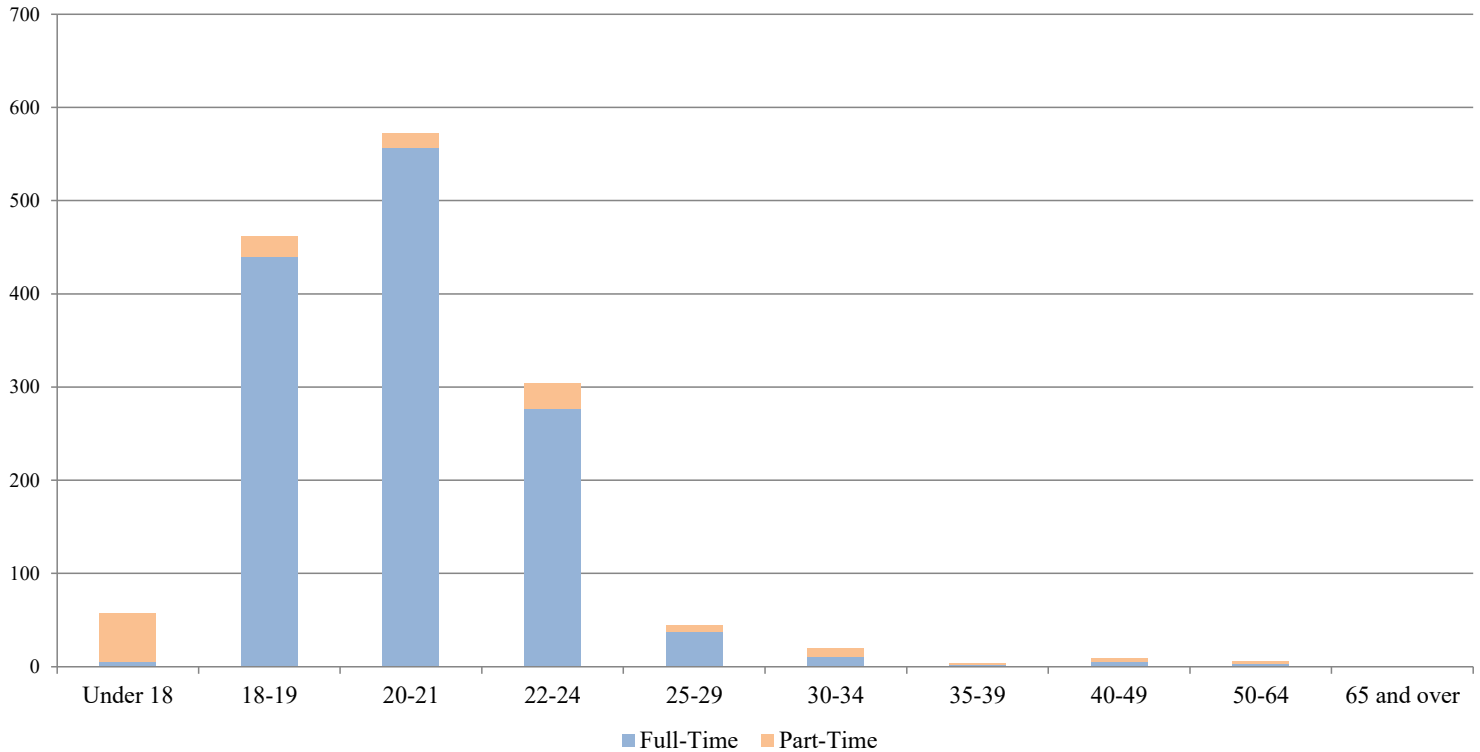

**Youngstown State University
Preliminary 14th Day Enrollment
Age Distribution - Fall 2022
By Full/Part-Time Status and Gender**

**Williamson College of Business Administration
(Undergraduate Students Only)**

<u>Age</u>	<u>Full-Time</u>			<u>Part-Time</u>			<u>Total</u>		
	<u>Male</u>	<u>Female</u>	<u>Total</u>	<u>Male</u>	<u>Female</u>	<u>Total</u>	<u>Male</u>	<u>Female</u>	<u>Total</u>
Under 18	2	3	5	28	24	52	30	27	57
18-19	246	194	440	13	9	22	259	203	462
20-21	317	240	557	11	5	16	328	245	573
22-24	181	96	277	13	14	27	194	110	304
25-29	28	9	37	5	2	7	33	11	44
30-34	6	4	10	5	4	9	11	8	19
35-39	1	1	2	0	2	2	1	3	4
40-49	2	3	5	2	2	4	4	5	9
50-64	1	2	3	2	1	3	3	3	6
65 and over	0	0	0	0	0	0	0	0	0
Total Business Admin.	784	552	1,336	79	63	142	863	615	1,478

College of Business Admin.	Average Age: 20.8	Median Age: 19
Total Undergraduate	Average Age: 21.2	Median Age: 17

Note: Age determined as of September 1st, 2022

Undergraduate full-time status = 12 s.h.

Under 18 indicates high school students participating in statewide College Credit Plus Program or Youngstown Early College, both of which allow students to earn college credits while still in high school.