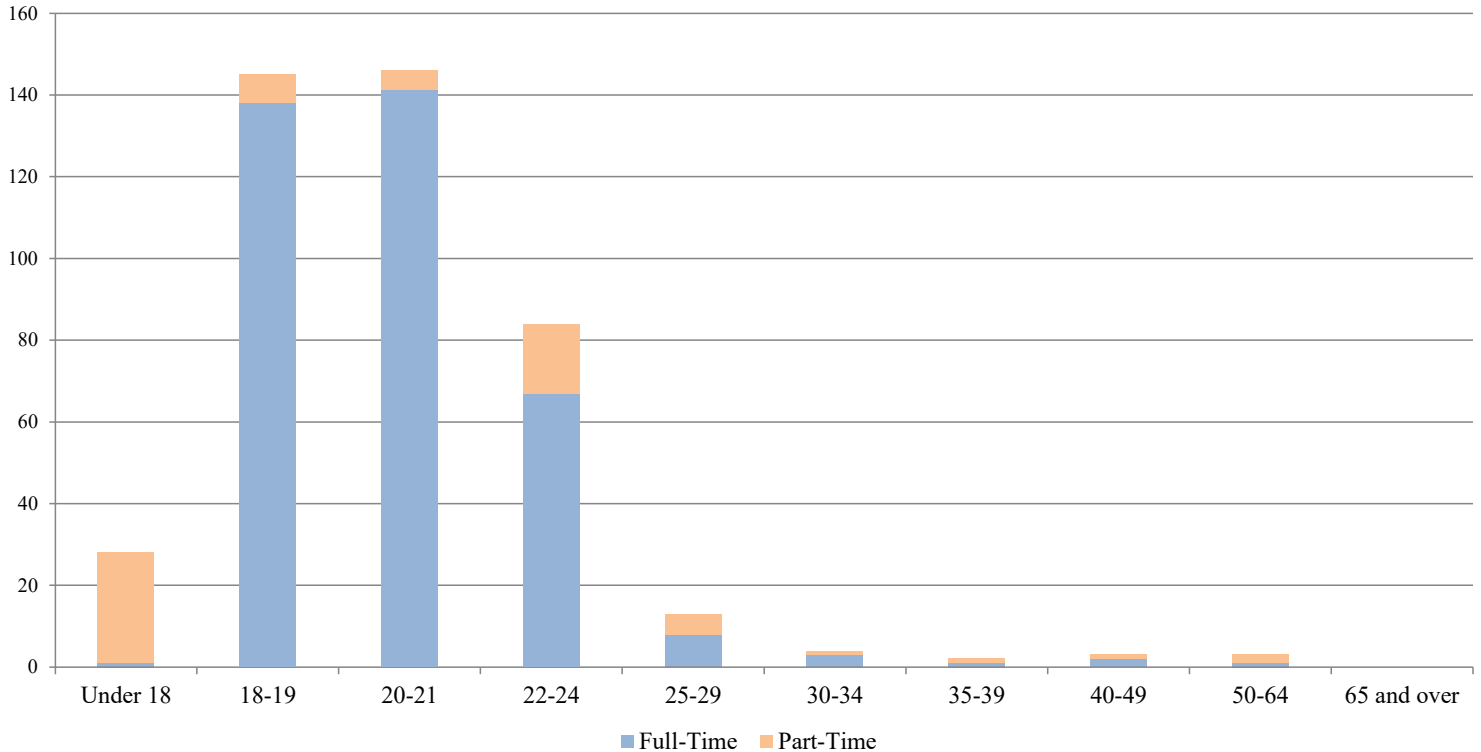

**Youngstown State University**  
**Preliminary 14th Day Enrollment**  
**Age Distribution - Fall 2022**  
**By Full/Part-Time Status and Gender**

**Cliffe College of Creative Arts**  
**(Undergraduate Students Only)**

<u>Age</u>	<u>Full-Time</u>			<u>Part-Time</u>			<u>Total</u>		
	<u>Male</u>	<u>Female</u>	<u>Total</u>	<u>Male</u>	<u>Female</u>	<u>Total</u>	<u>Male</u>	<u>Female</u>	<u>Total</u>
<b>Under 18</b>	0	1	1	9	18	27	9	19	28
<b>18-19</b>	58	80	138	3	4	7	61	84	145
<b>20-21</b>	58	83	141	2	3	5	60	86	146
<b>22-24</b>	24	43	67	8	9	17	32	52	84
<b>25-29</b>	4	4	8	3	2	5	7	6	13
<b>30-34</b>	1	2	3	0	1	1	1	3	4
<b>35-39</b>	1	0	1	1	0	1	2	0	2
<b>40-49</b>	0	2	2	0	1	1	0	3	3
<b>50-64</b>	0	1	1	0	2	2	0	3	3
<b>65 and over</b>	0	0	0	0	0	0	0	0	0
<b>Total F&amp;PA</b>	<b>146</b>	<b>216</b>	<b>362</b>	<b>26</b>	<b>40</b>	<b>66</b>	<b>172</b>	<b>256</b>	<b>428</b>

<b>College of CA&amp;C</b>	<b>Average Age: 20.8</b>	<b>Median Age: 20.5</b>
<b>Total Undergraduate</b>	<b>Average Age: 21.2</b>	<b>Median Age: 17</b>

Note: Age determined as of September 1st, 2022

Undergraduate full-time status = 12 s.h.