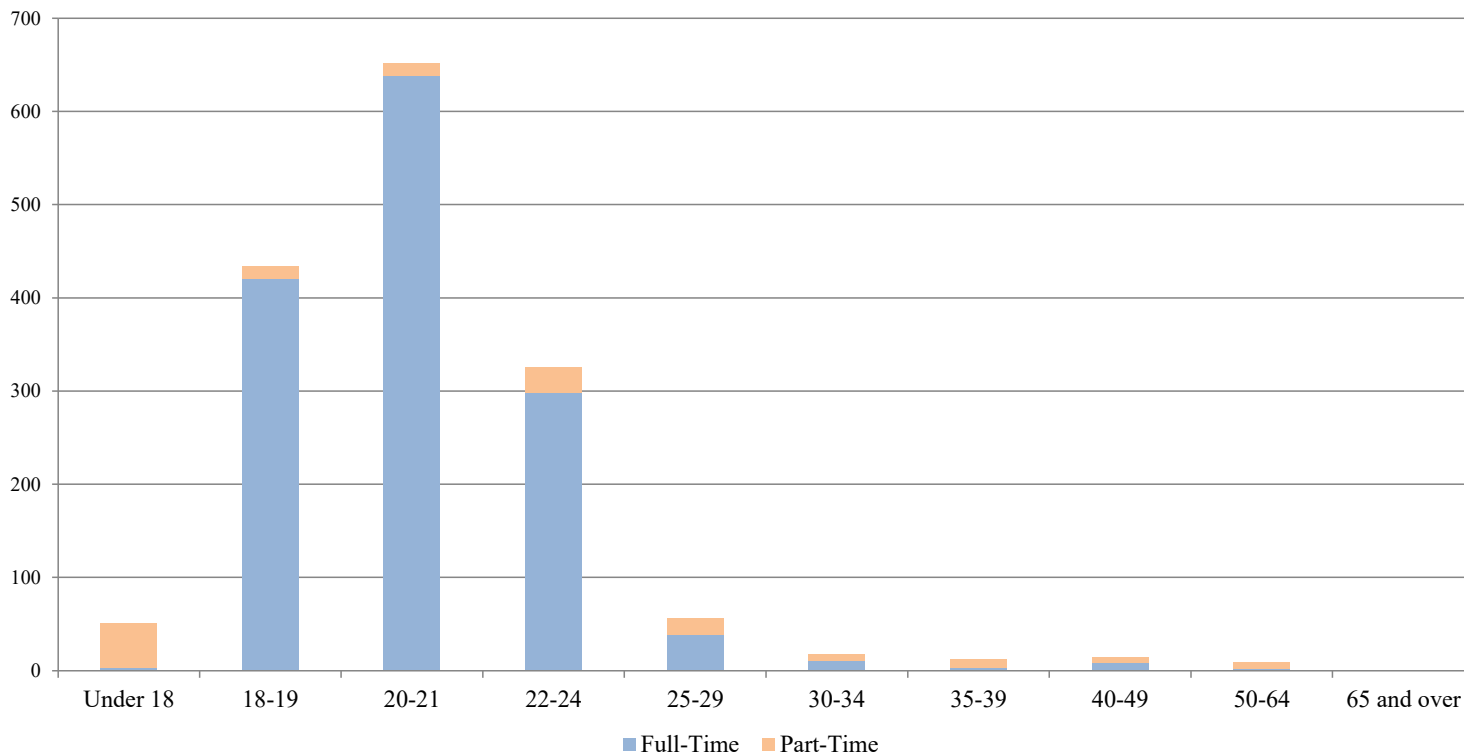

Youngstown State University
Preliminary 14th Day Enrollment
Age Distribution - Fall 2021
By Full/Part-Time Status and Gender

Williamson College of Business Administration
(Undergraduate Students Only)

<u>Age</u>	<u>Full-Time</u>			<u>Part-Time</u>			<u>Total</u>		
	<u>Male</u>	<u>Female</u>	<u>Total</u>	<u>Male</u>	<u>Female</u>	<u>Total</u>	<u>Male</u>	<u>Female</u>	<u>Total</u>
Under 18		3	3	27	21	48	27	24	51
18-19	242	178	420	9	5	14	251	183	434
20-21	354	284	638	9	5	14	363	289	652
22-24	204	94	298	17	10	27	221	104	325
25-29	23	15	38	13	5	18	36	20	56
30-34	5	5	10	4	3	7	9	8	17
35-39	2	1	3	3	6	9	5	7	12
40-49	6	2	8	2	4	6	8	6	14
50-64	1	1	2	2	5	7	3	6	9
65 and over	0	0	0	0	0	0	0	0	0
Total Business Admin.	837	583	1,420	86	64	150	923	647	1,570

College of Business Admin.	Average Age: 21.1	Median Age: 20
Total Undergraduate	Average Age: 21.3	Median Age: 20

Note: Age determined as of September 1st, 2021

Undergraduate full-time status = 12 s.h.

Under 18 indicates high school students participating in statewide College Credit Plus Program or Youngstown Early College, both of which allow students to earn college credits while still in high school.