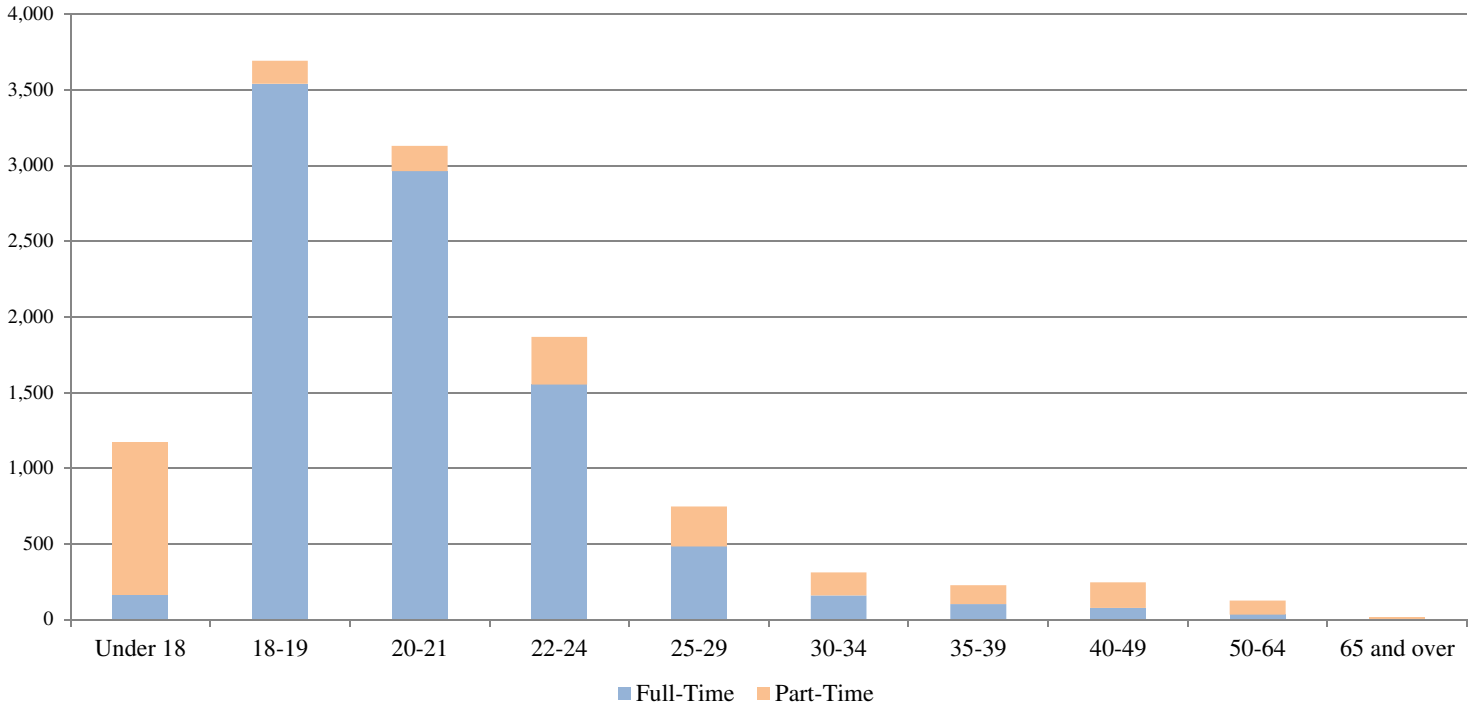

**Youngstown State University  
Preliminary 14th Day Enrollment  
Age Distribution - Fall 2018  
Undergraduate Students Only**

<u>Age</u>	<u>Full-Time</u>			<u>Part-Time</u>			<u>Total</u>		
	<u>Male</u>	<u>Female</u>	<u>Total</u>	<u>Male</u>	<u>Female</u>	<u>Total</u>	<u>Male</u>	<u>Female</u>	<u>Total</u>
<b>Under 18</b>	58	103	161	390	619	1,009	448	722	1,170
<b>18-19</b>	1,608	1,930	3,538	79	75	154	1,687	2,005	3,692
<b>20-21</b>	1,432	1,531	2,963	88	78	166	1,520	1,609	3,129
<b>22-24</b>	846	706	1,552	161	155	316	1,007	861	1,868
<b>25-29</b>	264	220	484	125	139	264	389	359	748
<b>30-34</b>	96	64	160	63	89	152	159	153	312
<b>35-39</b>	54	48	102	55	71	126	109	119	228
<b>40-49</b>	35	43	78	54	114	168	89	157	246
<b>50-64</b>	12	20	32	26	67	93	38	87	125
<b>65 and over</b>	0	0	0	4	9	13	4	9	13
<b>Total Education</b>	<b>4,405</b>	<b>4,665</b>	<b>9,070</b>	<b>1,045</b>	<b>1,416</b>	<b>2,461</b>	<b>5,450</b>	<b>6,081</b>	<b>11,531</b>

**Total Undergraduate      Average Age: 21.8    Median Age: 20**

Note: Age determined as of October 15, 2018  
Undergraduate full-time status = 12 s.h.