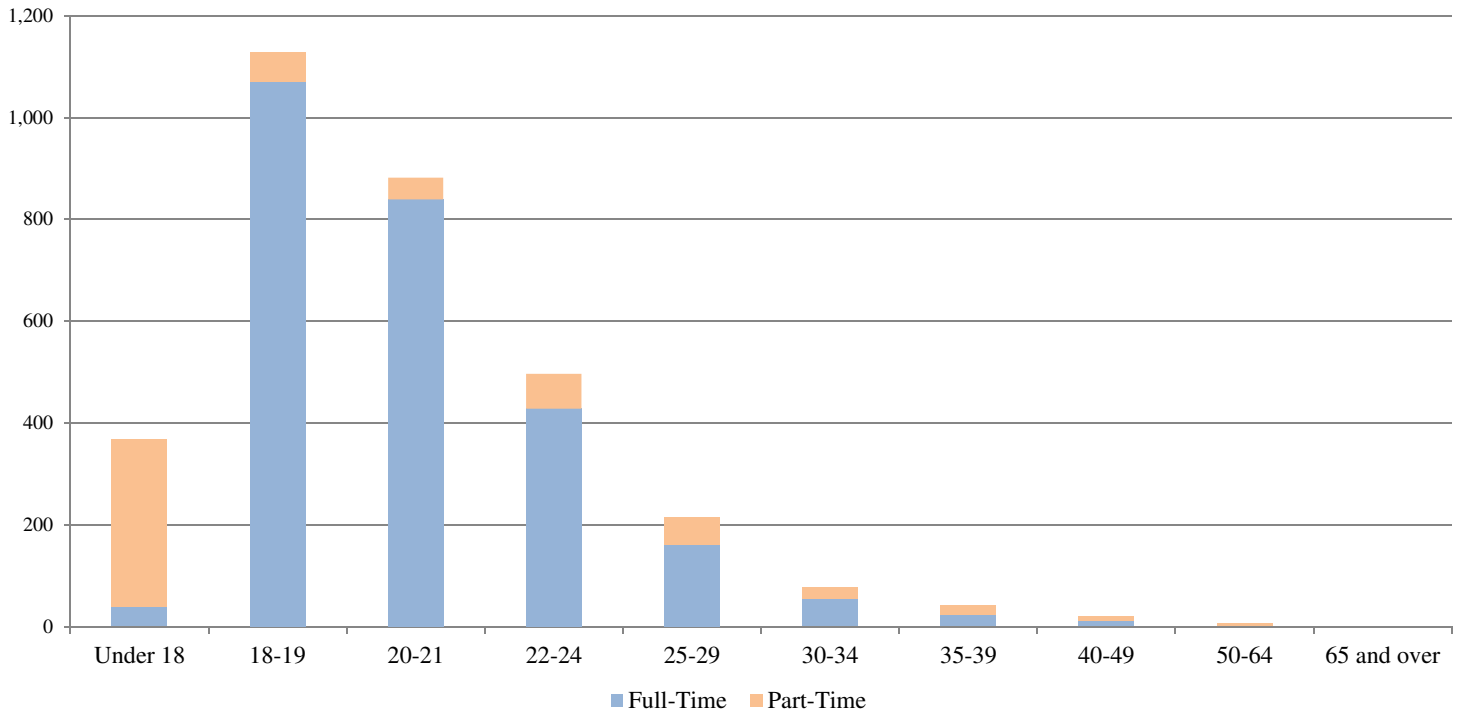

**Youngstown State University
Preliminary 14th Day Enrollment
Age Distribution - Fall 2018
By Full/Part-Time Status and Gender**

**College of Science, Technology, Engineering & Mathematics
(Undergraduate Students Only)**

<u>Age</u>	<u>Full-Time</u>			<u>Part-Time</u>			<u>Total</u>		
	<u>Male</u>	<u>Female</u>	<u>Total</u>	<u>Male</u>	<u>Female</u>	<u>Total</u>	<u>Male</u>	<u>Female</u>	<u>Total</u>
Under 18	19	21	40	176	152	328	195	173	368
18-19	703	367	1,070	42	15	57	745	382	1,127
20-21	599	240	839	37	6	43	636	246	882
22-24	333	95	428	55	14	69	388	109	497
25-29	135	26	161	47	7	54	182	33	215
30-34	52	2	54	20	3	23	72	5	77
35-39	21	2	23	15	4	19	36	6	42
40-49	13	0	13	6	2	8	19	2	21
50-64	0	0	0	5	1	6	5	1	6
65 and over	0	0	0	0	0	0	0	0	0
Total STE&M	1,875	753	2,628	403	204	607	2,278	957	3,235

College of STE&M	Average Age: 20.8	Median Age: 20
Total Undergraduate	Average Age: 21.8	Median Age: 20

Note: Age determined as of October 15, 2018
Undergraduate full-time status = 12 s.h.