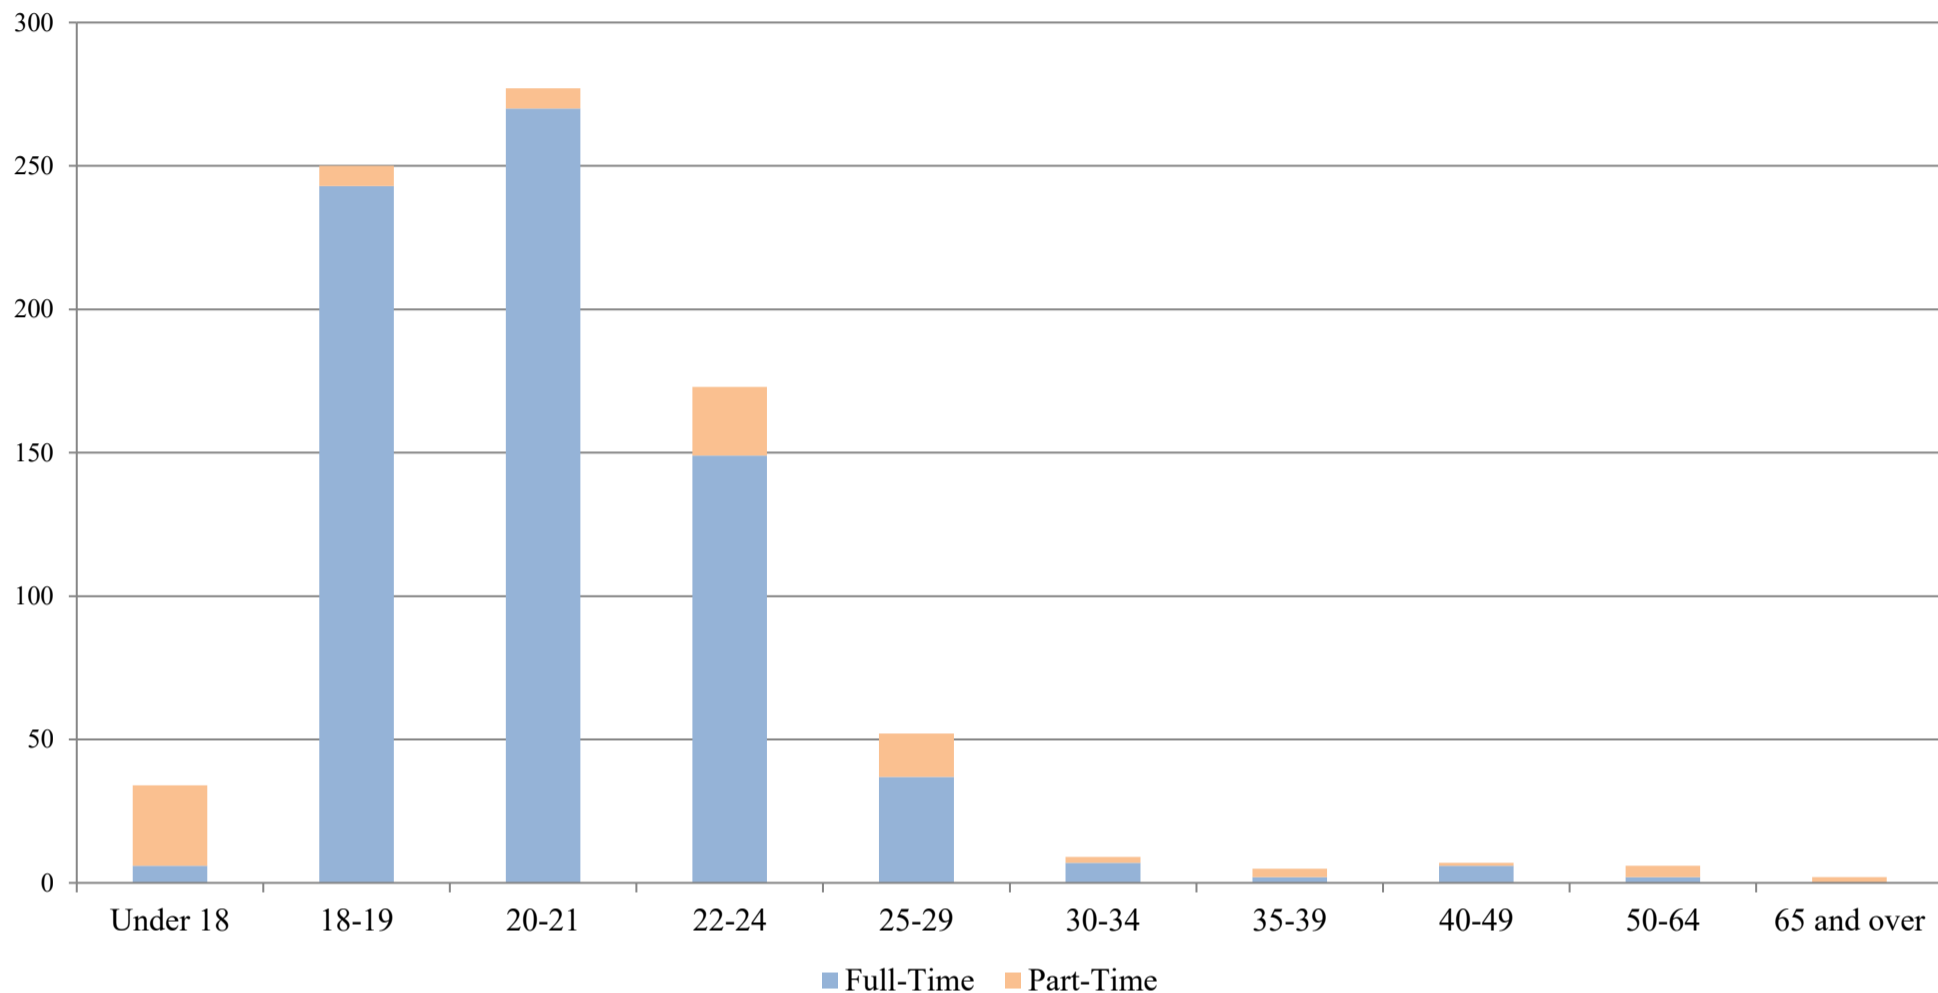

**Youngstown State University
Preliminary 14th Day Enrollment
Age Distribution - Fall 2019
By Full/Part-Time Status and Gender
College of Creative Arts & Communication
(Undergraduate Students Only)**

<u>Age</u>	<u>Full-Time</u>			<u>Part-Time</u>			<u>Total</u>		
	<u>Male</u>	<u>Female</u>	<u>Total</u>	<u>Male</u>	<u>Female</u>	<u>Total</u>	<u>Male</u>	<u>Female</u>	<u>Total</u>
Under 18	1	5	6	8	20	28	9	25	34
18-19	98	145	243	4	3	7	102	148	250
20-21	128	142	270	3	4	7	131	146	277
22-24	77	72	149	18	6	24	95	78	173
25-29	19	18	37	6	9	15	25	27	52
30-34	5	2	7	0	2	2	5	4	9
35-39	1	1	2	2	1	3	3	2	5
40-49	2	4	6	1	0	1	3	4	7
50-64	1	1	2	2	2	4	3	3	6
65 and over	0	0	0	1	1	2	1	1	2
Total F&PA	332	390	722	45	48	93	377	438	815

College of CA&C	Average Age: 21.3	Median Age: 20
Total Undergraduate	Average Age: 21.4	Median Age: 20

Note: Age determined as of October 15, 2019
Undergraduate full-time status = 12 s.h.