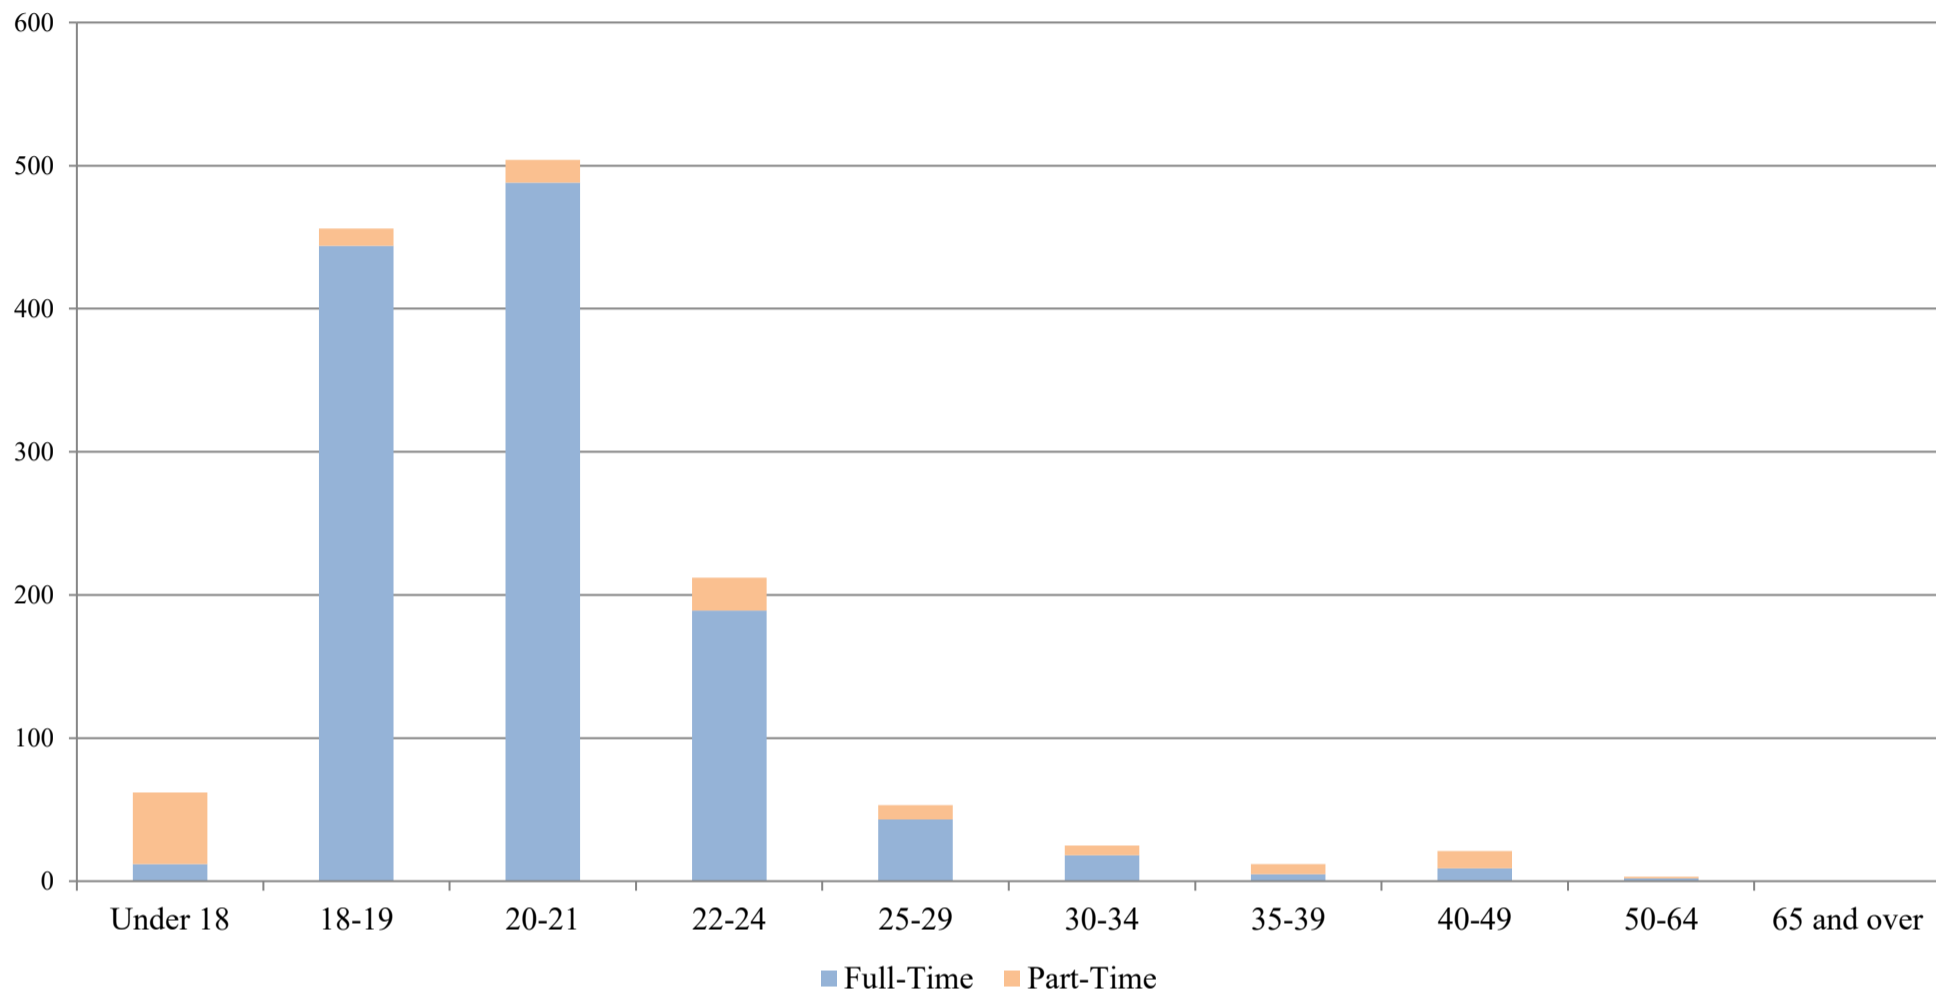

Youngstown State University
Preliminary 14th Day Enrollment
Age Distribution - Fall 2019
By Full/Part-Time Status and Gender
College of Business Administration
(Undergraduate Students Only)

<u>Age</u>	<u>Full-Time</u>			<u>Part-Time</u>			<u>Total</u>		
	<u>Male</u>	<u>Female</u>	<u>Total</u>	<u>Male</u>	<u>Female</u>	<u>Total</u>	<u>Male</u>	<u>Female</u>	<u>Total</u>
Under 18	5	7	12	31	19	50	36	26	62
18-19	261	183	444	9	3	12	270	186	456
20-21	299	189	488	10	6	16	309	195	504
22-24	121	68	189	16	7	23	137	75	212
25-29	25	18	43	7	3	10	32	21	53
30-34	8	10	18	2	5	7	10	15	25
35-39	2	3	5	4	3	7	6	6	12
40-49	6	3	9	2	10	12	8	13	21
50-64	0	2	2	1	0	1	1	2	3
65 and over	0	0	0	0	0	0	0	0	0
Total Business Admin.	727	483	1,210	82	56	138	809	539	1,348

College of Business Admin.	Average Age: 21.0	Median Age: 20
Total Undergraduate	Average Age: 21.4	Median Age: 20

Note: Age determined as of October 15, 2019
Undergraduate full-time status = 12 s.h.