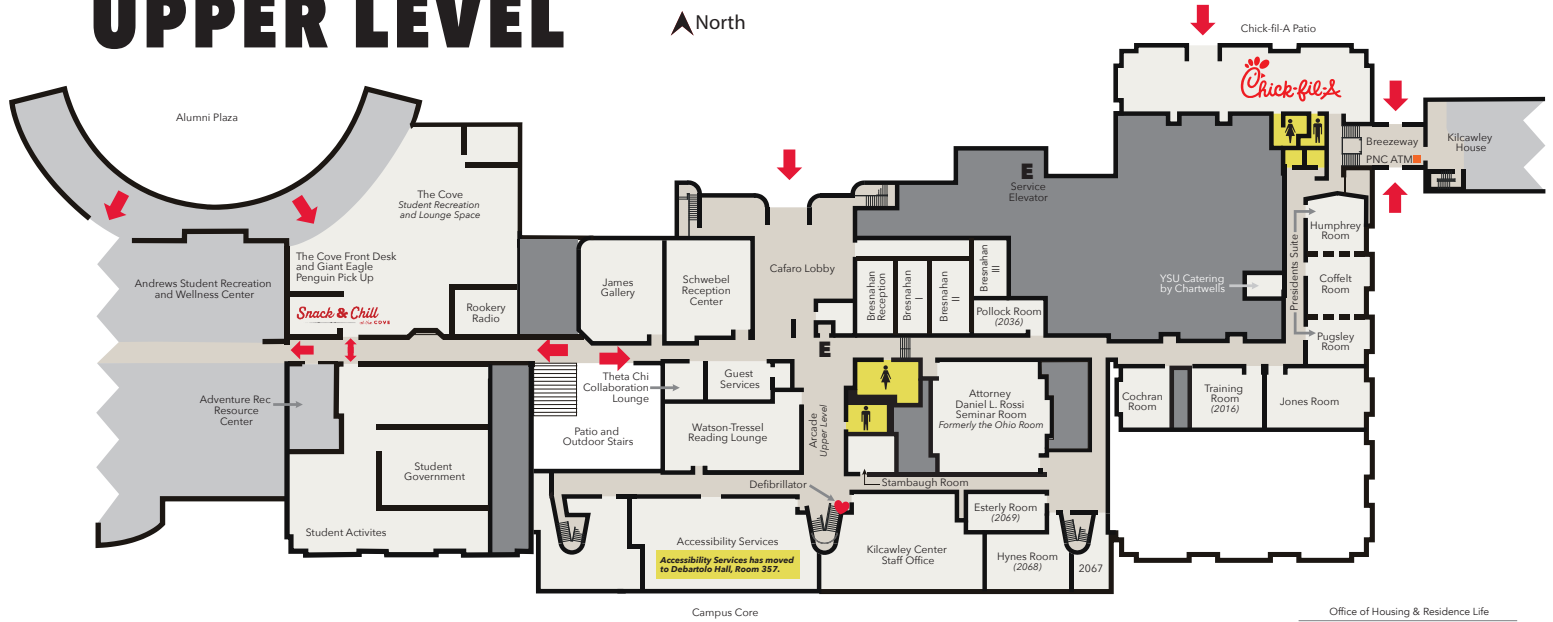

KILCAWLEY CENTER

UPPER LEVEL

North

LOWER LEVEL

Office of Housing & Residence Life
Associate Vice President for Student Enrollment & Business Services
Associate Vice President for Student Experience

- Rest Rooms
- Entrance
- Elevator
- Vending/Snacks
- Tornado Shelter
- Emergency Defibrillator
- You Are Here