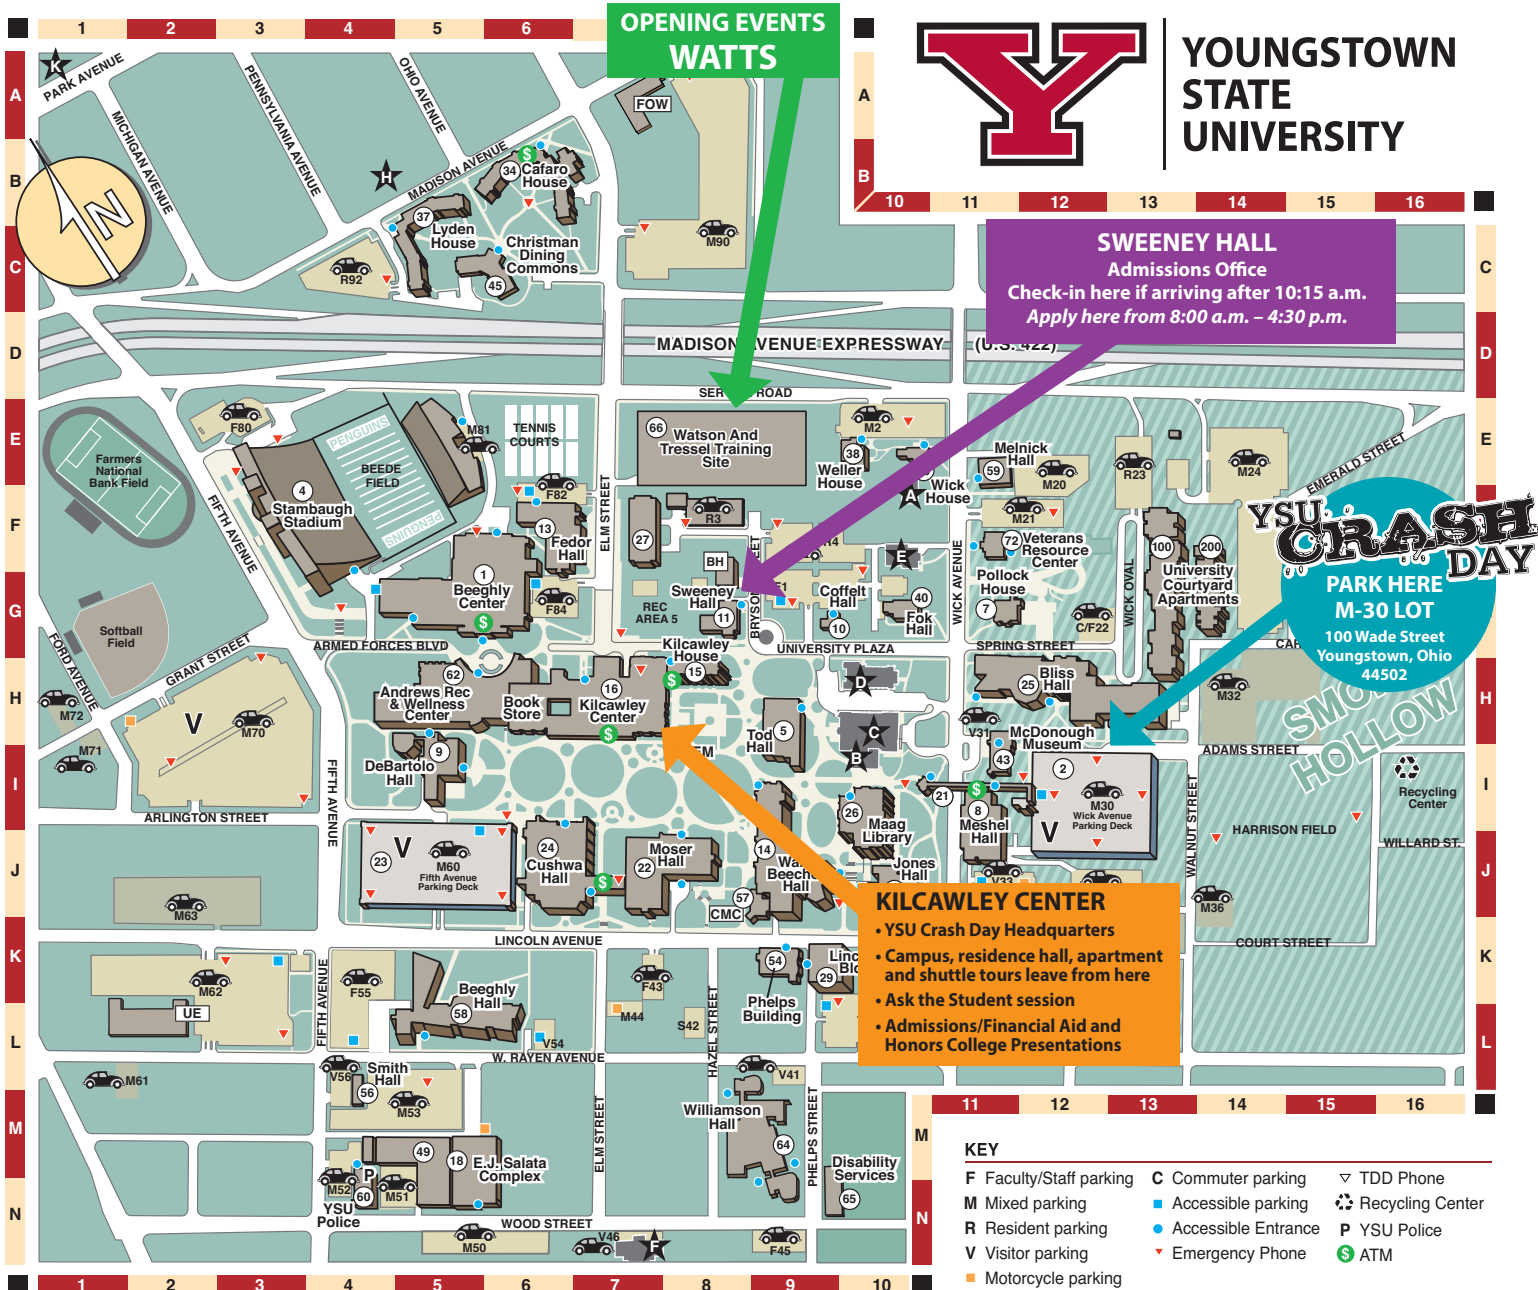

Area Arts & Cultural Venues & Churches

- A Arms Family Museum of Local History
- B Beecher Center for Technology in the Arts
- C Butler Institute of American Art
- D Butler Institute - North Annex
- E Holy Trinity Romanian Orthodox Church
- F Museum of Industry and Labor
- H Newman Center
- I Public Library
- J St. John's Episcopal Church
- K Wick Park

- 9N
- 8H
- 5H
- 5L
- 12H
- 8F
- 6B
- 7F
- 5C
- 4N
- 9G
- 9J
- 6J
- 5I
- 5M
- 6F
- 7A
- 10G
- 10J
- 7H
- 8H
- 10K
- 5B
- 12I
- 5J
- 10I
- 11I
- 11E
- 11I
- 7J
- 11I
- 9K
- 11G
- 4L
- 3F
- 8G
- 9H
- 2L
- 13F
- 14F
- 11F
- 9J
- 8E
- 10E
- 5M
- 10E
- 9M
- 10F
- 10I
- 10H
- 10H
- 10F
- 7N
- 4B
- 11L
- 11K
- 1A

rev 11.16

YOUNGSTOWN STATE UNIVERSITY

OPENING EVENTS WATTS

SWEENEY HALL
Admissions Office
Check-in here if arriving after 10:15 a.m.
Apply here from 8:00 a.m. - 4:30 p.m.

YSU CRASH DAY
PARK HERE
M-30 LOT
100 Wade Street
Youngstown, Ohio 44502

KILCAWLEY CENTER

- YSU Crash Day Headquarters
- Campus, residence hall, apartment and shuttle tours leave from here
- Ask the Student session
- Admissions/Financial Aid and Honors College Presentations

KEY

- F Faculty/Staff parking
- M Mixed parking
- R Resident parking
- V Visitor parking
- Motorcycle parking
- C Commuter parking
- Accessible parking
- Accessible Entrance
- Emergency Phone
- TDD Phone
- Recycling Center
- YSU Police
- ATM