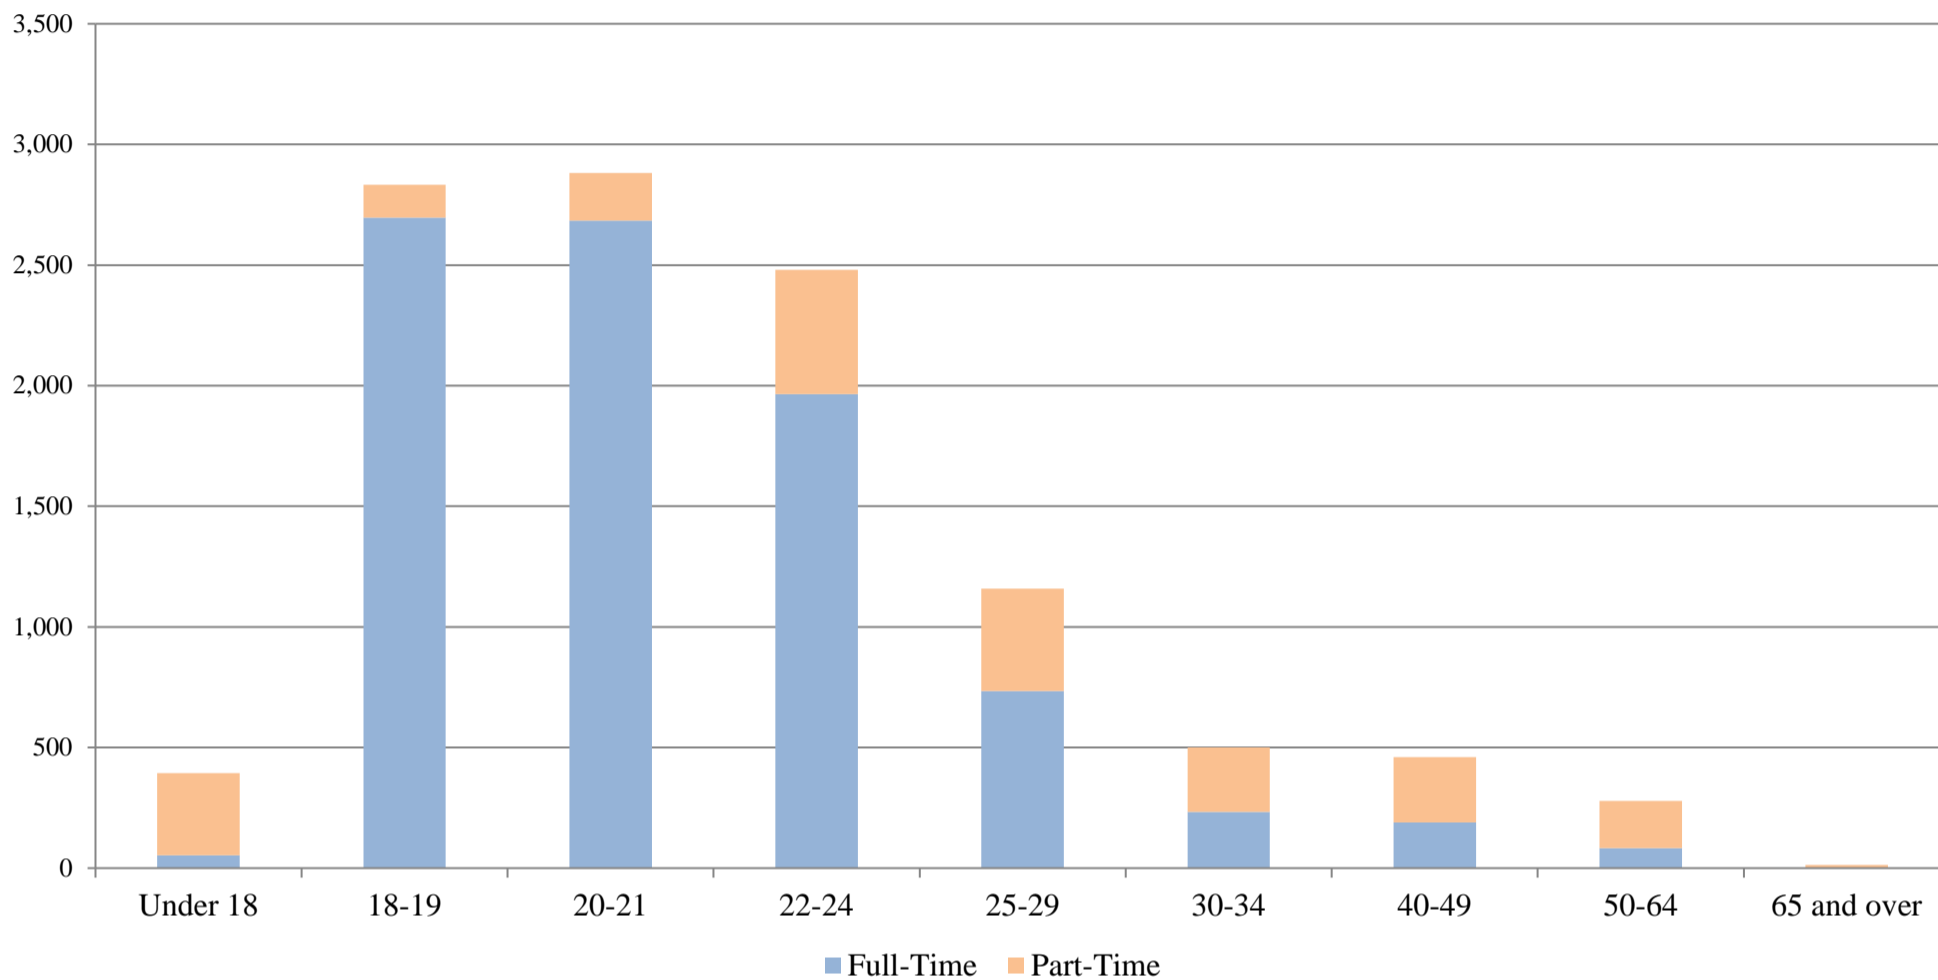

**Youngstown State University
Preliminary 14th Day Enrollment
Age Distribution - Fall 2014
Undergraduate Students Only**

<u>Age</u>	<u>Full-Time</u>			<u>Part-Time</u>			<u>Total</u>		
	<u>Male</u>	<u>Female</u>	<u>Total</u>	<u>Male</u>	<u>Female</u>	<u>Total</u>	<u>Male</u>	<u>Female</u>	<u>Total</u>
Under 18	20	33	53	128	212	340	148	245	393
18-19	1,241	1,456	2,697	66	70	136	1,307	1,526	2,833
20-21	1,330	1,354	2,684	98	100	198	1,428	1,454	2,882
22-24	993	972	1,965	256	259	515	1,249	1,231	2,480
25-29	391	344	735	219	205	424	610	549	1,159
30-34	110	123	233	122	146	268	232	269	501
35-39	67	101	168	76	109	185	143	210	353
40-49	70	120	190	96	174	270	166	294	460
50-64	24	59	83	59	136	195	83	195	278
65 and over	0	2	2	5	7	12	5	9	14
Total Education	4,246	4,564	8,810	1,125	1,418	2,543	5,371	5,982	11,353

Total Undergraduate Average Age: 23.8 Median Age: 21

Note: Age determined as of October 15, 2014
Undergraduate full-time status = 12 s.h.