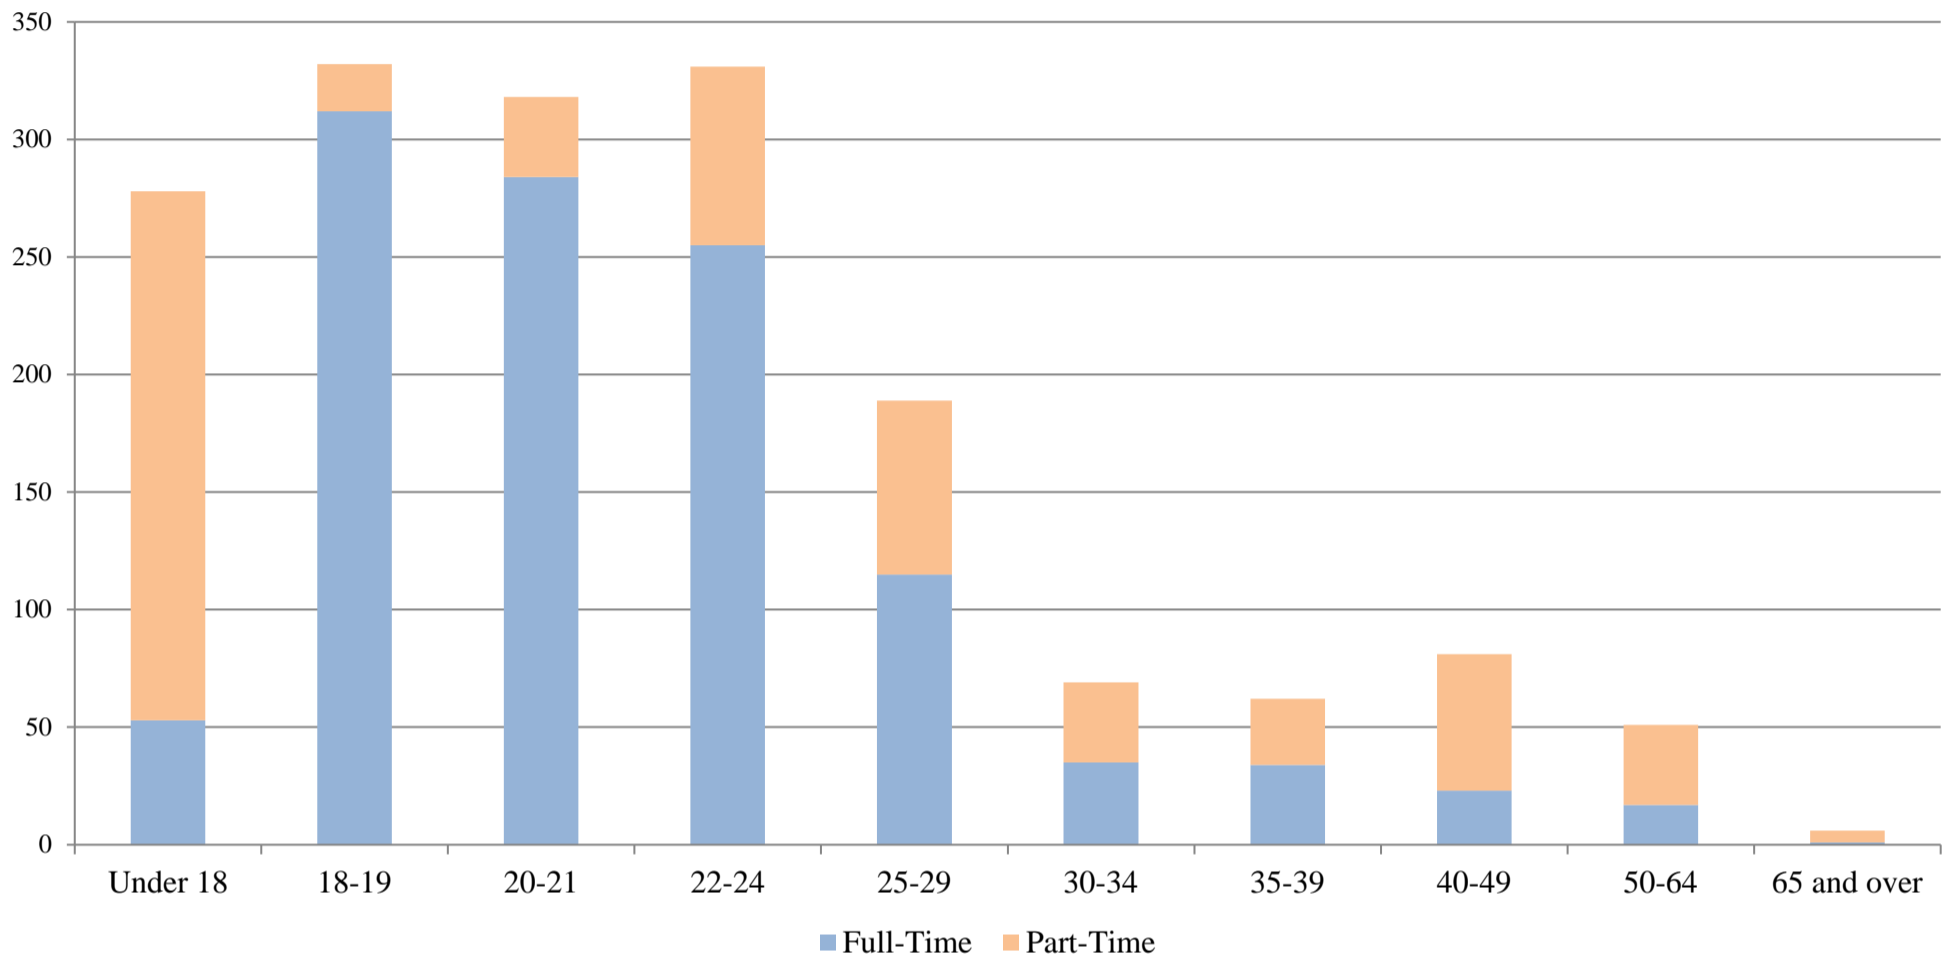

**Youngstown State University
Preliminary 14th Day Enrollment
Age Distribution - Fall 2015
By Full/Part-Time Status and Gender
College of Liberal Arts & Social Sciences
(Undergraduate Students Only)**

<u>Age</u>	<u>Full-Time</u>			<u>Part-Time</u>			<u>Total</u>		
	<u>Male</u>	<u>Female</u>	<u>Total</u>	<u>Male</u>	<u>Female</u>	<u>Total</u>	<u>Male</u>	<u>Female</u>	<u>Total</u>
Under 18	16	37	53	63	162	225	79	199	278
18-19	111	201	312	11	9	20	122	210	332
20-21	122	162	284	15	19	34	137	181	318
22-24	122	133	255	33	43	76	155	176	331
25-29	56	59	115	41	33	74	97	92	189
30-34	16	19	35	16	18	34	32	37	69
35-39	11	23	34	12	16	28	23	39	62
40-49	10	13	23	33	25	58	43	38	81
50-64	7	10	17	10	24	34	17	34	51
65 and over	1	0	1	2	3	5	3	3	6
Total LA&SS	472	657	1,129	236	352	588	708	1,009	1,717

College of LA&SS	Average Age: 23.8	Median Age: 21
Total Undergraduate	Average Age: 23.1	Median Age: 21

Note: Age determined as of October 15, 2015
Undergraduate full-time status = 12 s.h.