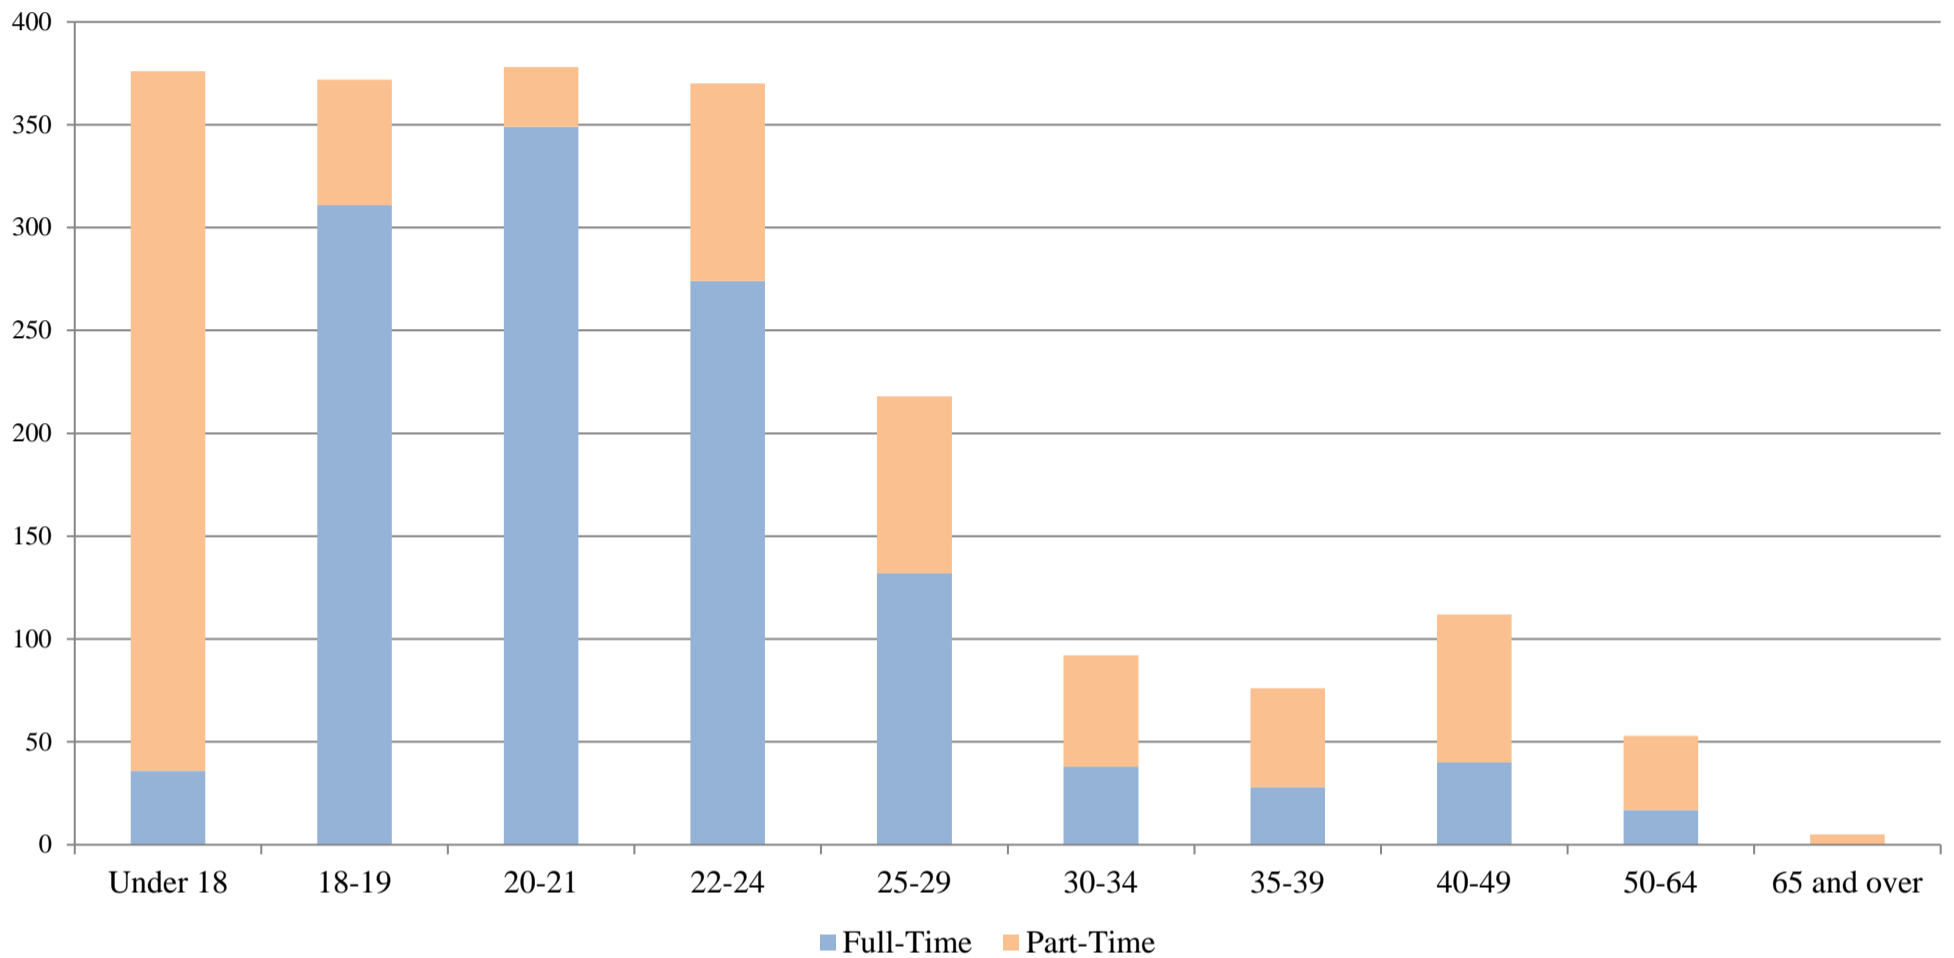

Youngstown State University
Preliminary 14th Day Enrollment
Age Distribution - Fall 2014
By Full/Part-Time Status and Gender
College of Liberal Arts & Social Sciences
(Undergraduate Students Only)

<u>Age</u>	<u>Full-Time</u>			<u>Part-Time</u>			<u>Total</u>		
	<u>Male</u>	<u>Female</u>	<u>Total</u>	<u>Male</u>	<u>Female</u>	<u>Total</u>	<u>Male</u>	<u>Female</u>	<u>Total</u>
Under 18	11	25	36	128	212	340	139	237	376
18-19	116	195	311	28	33	61	144	228	372
20-21	153	196	349	17	12	29	170	208	378
22-24	133	141	274	52	44	96	185	185	370
25-29	59	73	132	49	37	86	108	110	218
30-34	16	22	38	31	23	54	47	45	92
35-39	10	18	28	31	17	48	41	35	76
40-49	16	24	40	38	34	72	54	58	112
50-64	7	10	17	14	22	36	21	32	53
65 and over	0	0	0	3	2	5	3	2	5
Total LA&SS	521	704	1,225	391	436	827	912	1,140	2,052

College of LA&SS	Average Age: 23.8	Median Age: 21
Total Undergraduate	Average Age: 23.8	Median Age: 21

Note: Age determined as of October 15, 2014
Undergraduate full-time status = 12 s.h.