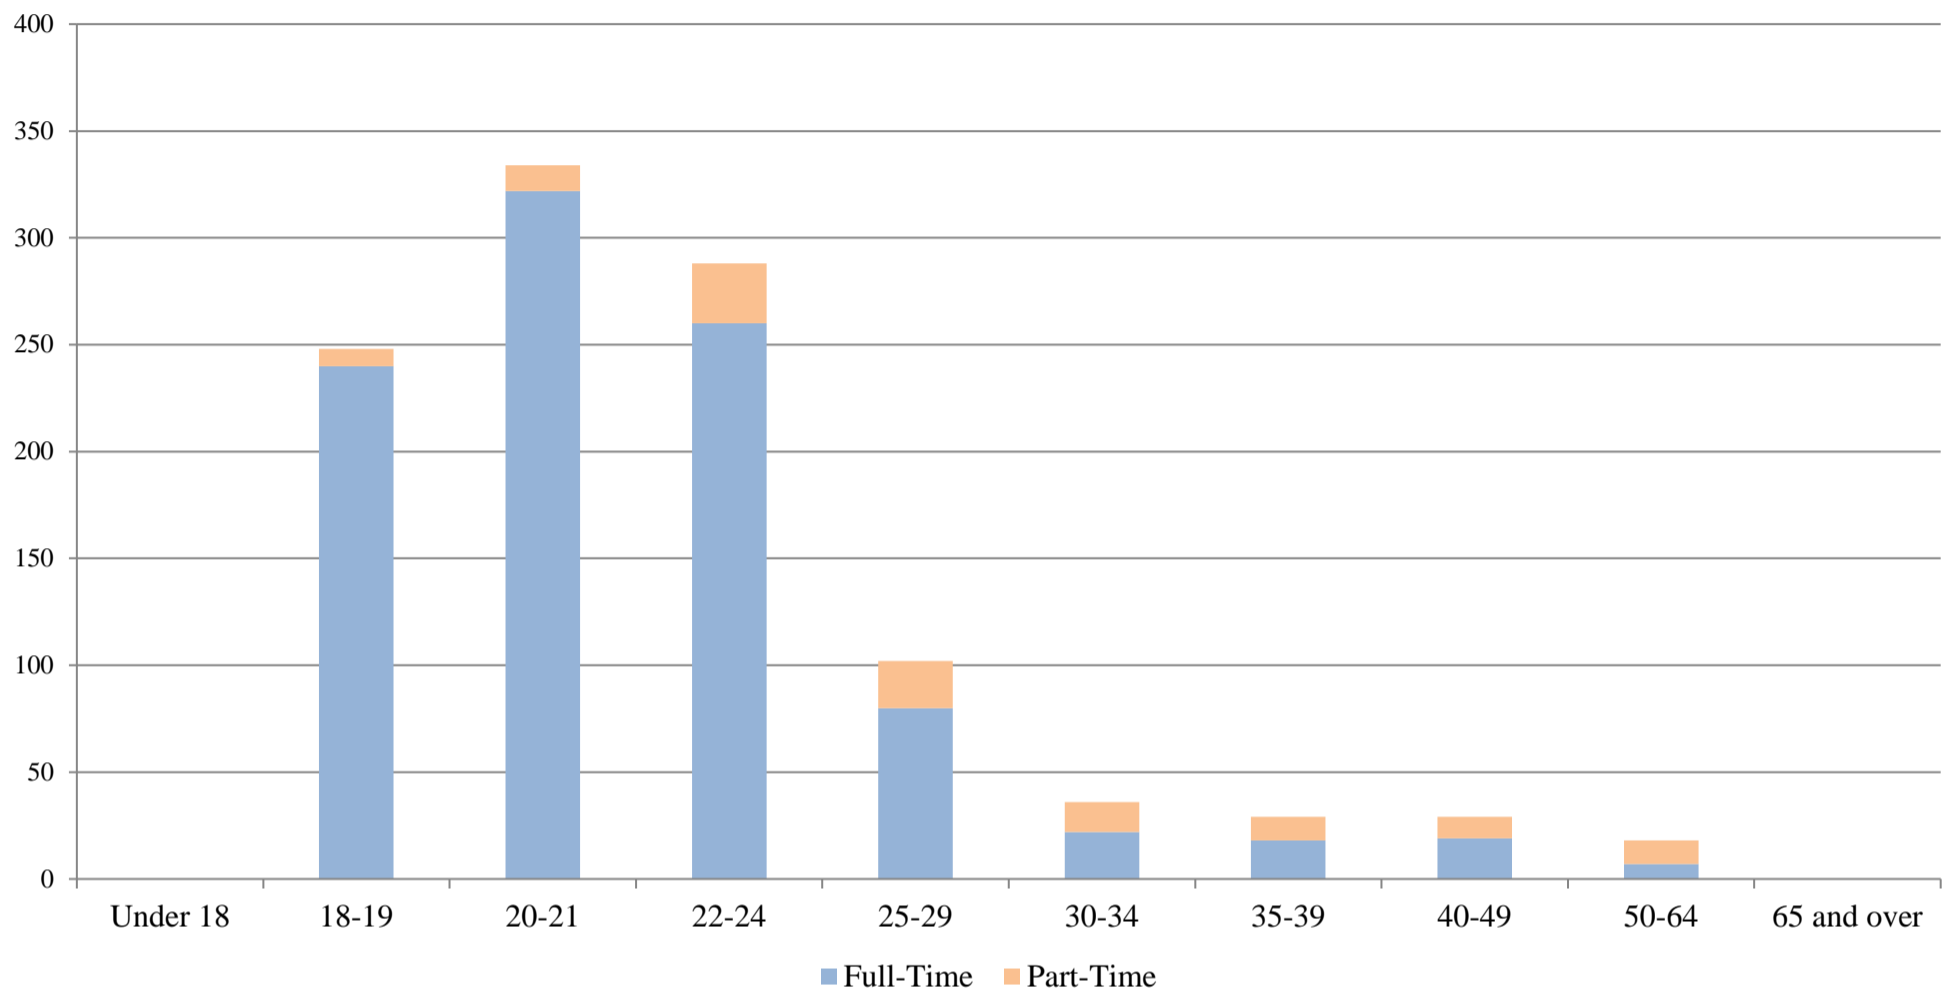

**Youngstown State University
Preliminary 14th Day Enrollment
Age Distribution - Fall 2014
By Full/Part-Time Status and Gender**

**College of Education
(Undergraduate Students Only)**

<u>Age</u>	<u>Full-Time</u>			<u>Part-Time</u>			<u>Total</u>		
	<u>Male</u>	<u>Female</u>	<u>Total</u>	<u>Male</u>	<u>Female</u>	<u>Total</u>	<u>Male</u>	<u>Female</u>	<u>Total</u>
Under 18	0	0	0	0	0	0	0	0	0
18-19	49	191	240	6	2	8	55	193	248
20-21	83	239	322	2	10	12	85	249	334
22-24	76	184	260	3	25	28	79	209	288
25-29	29	51	80	5	17	22	34	68	102
30-34	10	12	22	6	8	14	16	20	36
35-39	2	16	18	1	10	11	3	26	29
40-49	4	15	19	0	10	10	4	25	29
50-64	2	5	7	2	9	11	4	14	18
65 and over	0	0	0	0	0	0	0	0	0
Total Education	255	713	968	25	91	116	280	804	1,084

College of Education	Average Age: 23.2	Median Age: 21
Total Undergraduate	Average Age: 23.8	Median Age: 21

Note: Age determined as of October 15, 2014
Undergraduate full-time status = 12 s.h.