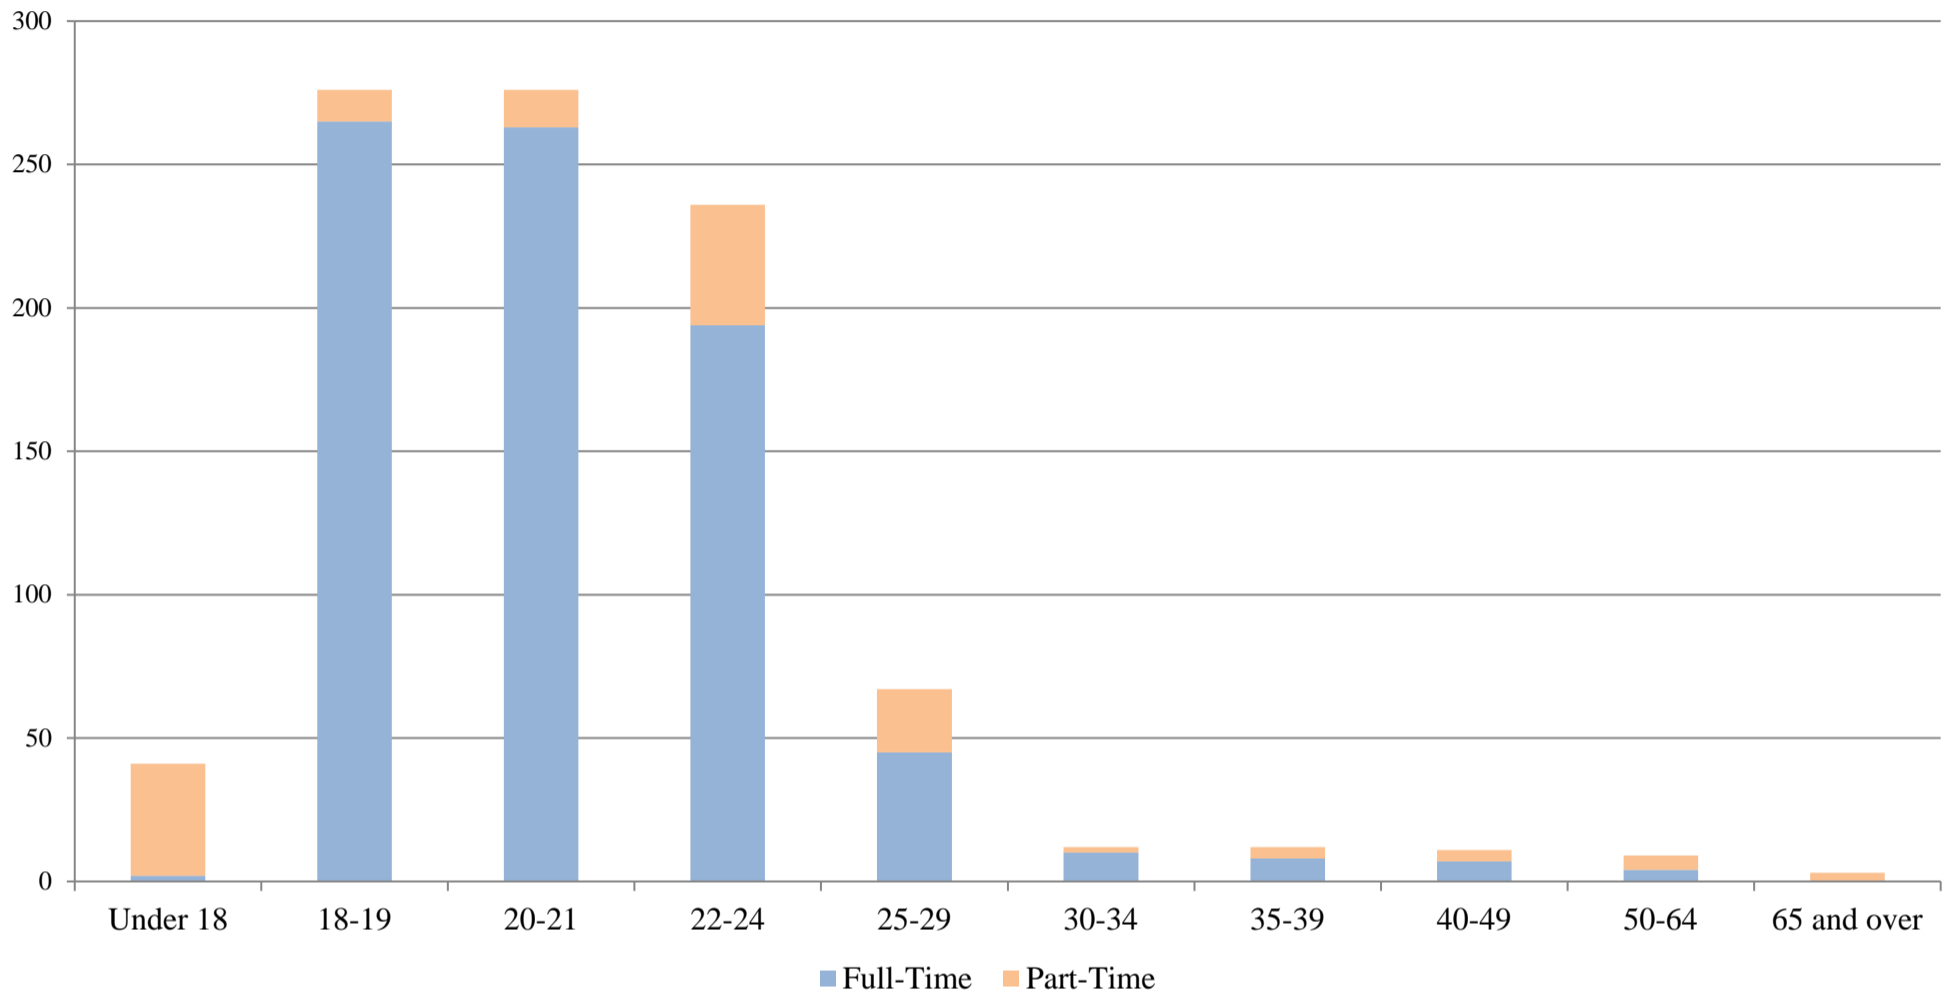

Youngstown State University
Preliminary 14th Day Enrollment
Age Distribution - Fall 2016
By Full/Part-Time Status and Gender
College of Creative Arts & Communication
(Undergraduate Students Only)

| <u>Age</u> | <u>Full-Time</u> | | | <u>Part-Time</u> | | | <u>Total</u> | | |
|-----------------------|------------------|---------------|--------------|------------------|---------------|--------------|--------------|---------------|--------------|
| | <u>Male</u> | <u>Female</u> | <u>Total</u> | <u>Male</u> | <u>Female</u> | <u>Total</u> | <u>Male</u> | <u>Female</u> | <u>Total</u> |
| Under 18 | 2 | 0 | 2 | 9 | 30 | 39 | 11 | 30 | 41 |
| 18-19 | 105 | 160 | 265 | 6 | 5 | 11 | 111 | 165 | 276 |
| 20-21 | 136 | 127 | 263 | 8 | 5 | 13 | 144 | 132 | 276 |
| 22-24 | 95 | 99 | 194 | 25 | 17 | 42 | 120 | 116 | 236 |
| 25-29 | 19 | 26 | 45 | 15 | 7 | 22 | 34 | 33 | 67 |
| 30-34 | 8 | 2 | 10 | 0 | 2 | 2 | 8 | 4 | 12 |
| 35-39 | 7 | 1 | 8 | 4 | 0 | 4 | 11 | 1 | 12 |
| 40-49 | 4 | 3 | 7 | 1 | 3 | 4 | 5 | 6 | 11 |
| 50-64 | 2 | 2 | 4 | 2 | 3 | 5 | 4 | 5 | 9 |
| 65 and over | 0 | 0 | 0 | 2 | 1 | 3 | 2 | 1 | 3 |
| Total F&PA | 378 | 420 | 798 | 72 | 73 | 145 | 450 | 493 | 943 |

| | | |
|----------------------------|--------------------------|-----------------------|
| College of CA&C | Average Age: 21.8 | Median Age: 21 |
| Total Undergraduate | Average Age: 22.6 | Median Age: 21 |

Note: Age determined as of October 15, 2016
 Undergraduate full-time status = 12 s.h.