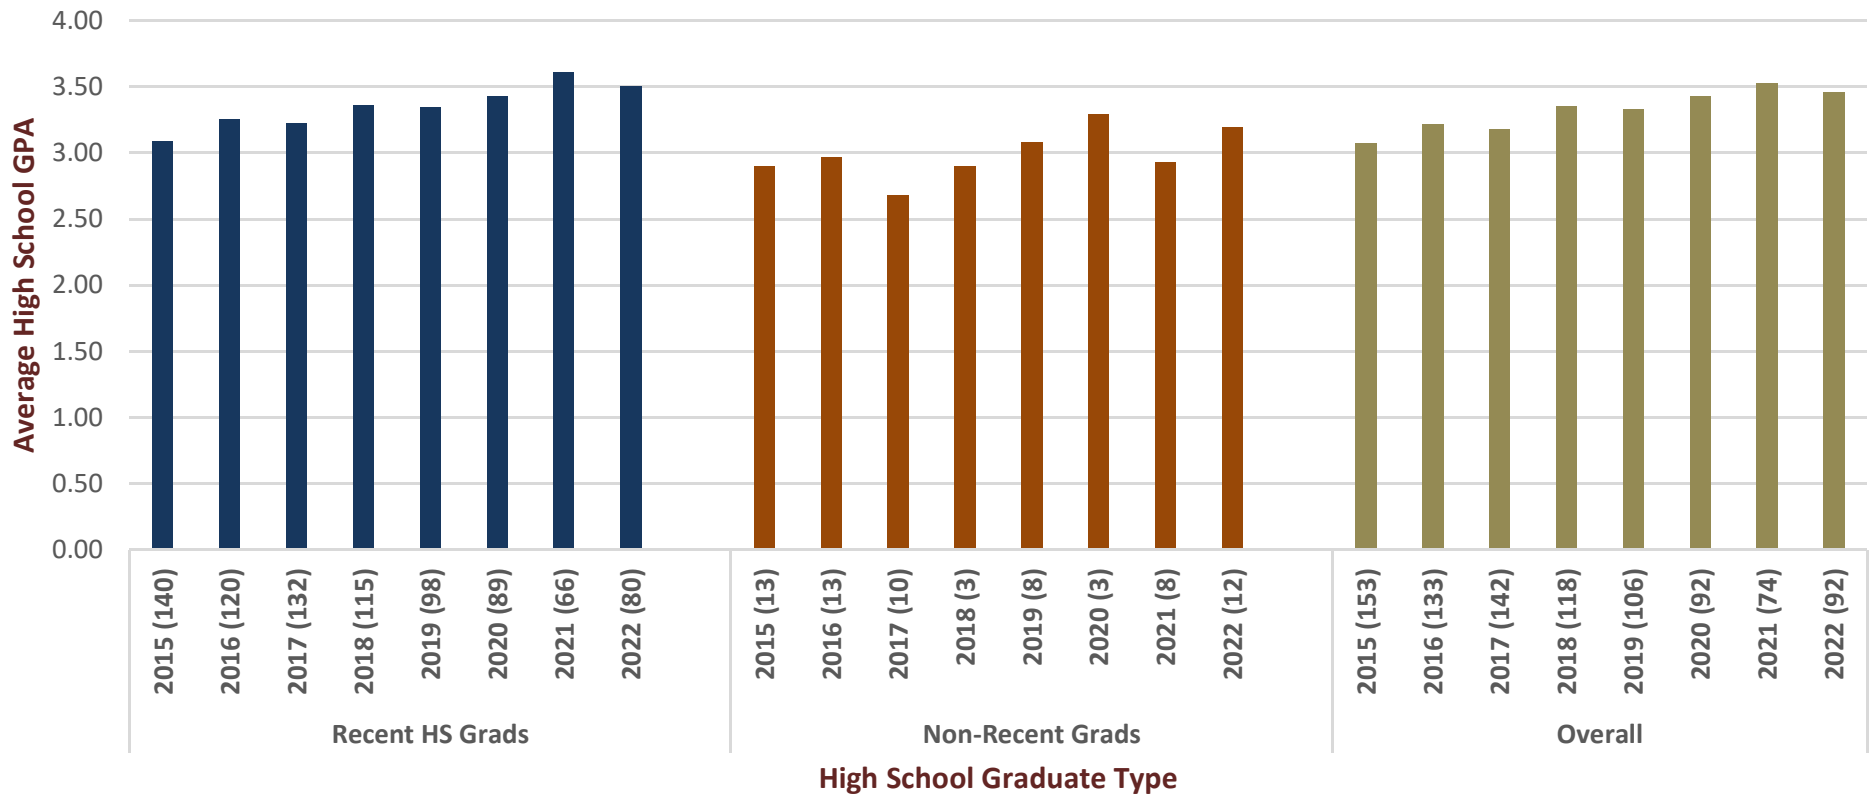

Youngstown State University

First-Time Undergraduate - Fall Term

Average High School GPA

Cliffe College of Creative Arts

*The figures provided reflect the academic reorganization of 2020-2021.
 Source: YSU_IR_DATA_SETS.