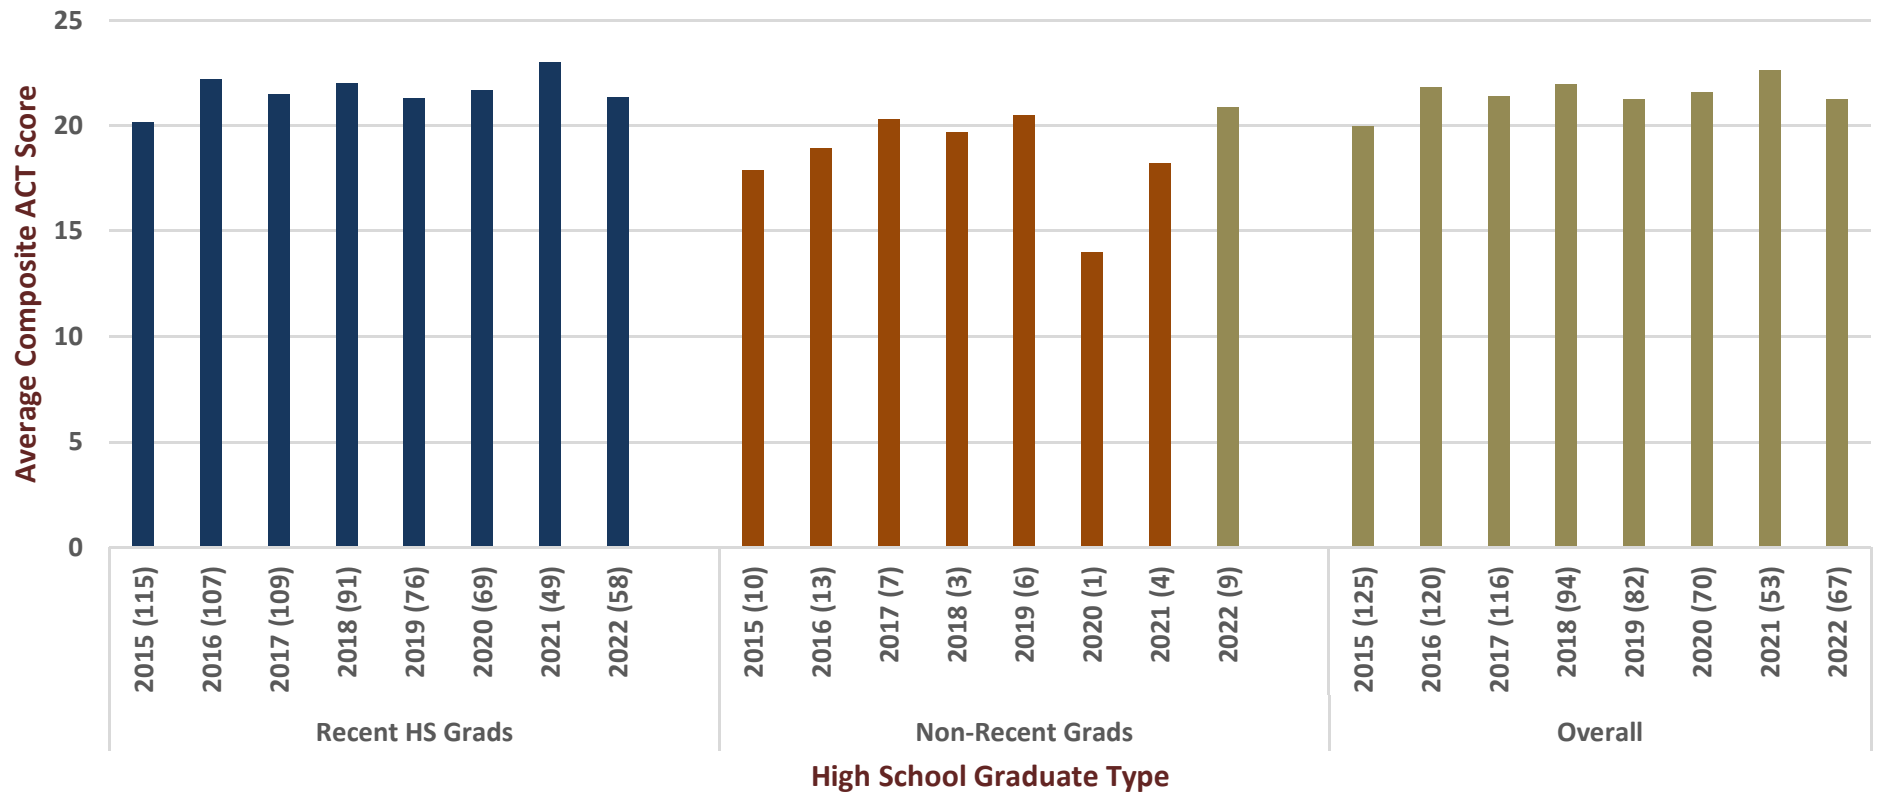

# Youngstown State University First-Time Undergraduate - Fall Term Average Composite ACT Scores Cliffe College of Creative Arts

\*The figures provided reflect the academic reorganization of 2020-2021.  
Sources: SORTEST (Banner) and YSU\_IR\_DATA\_SETS.