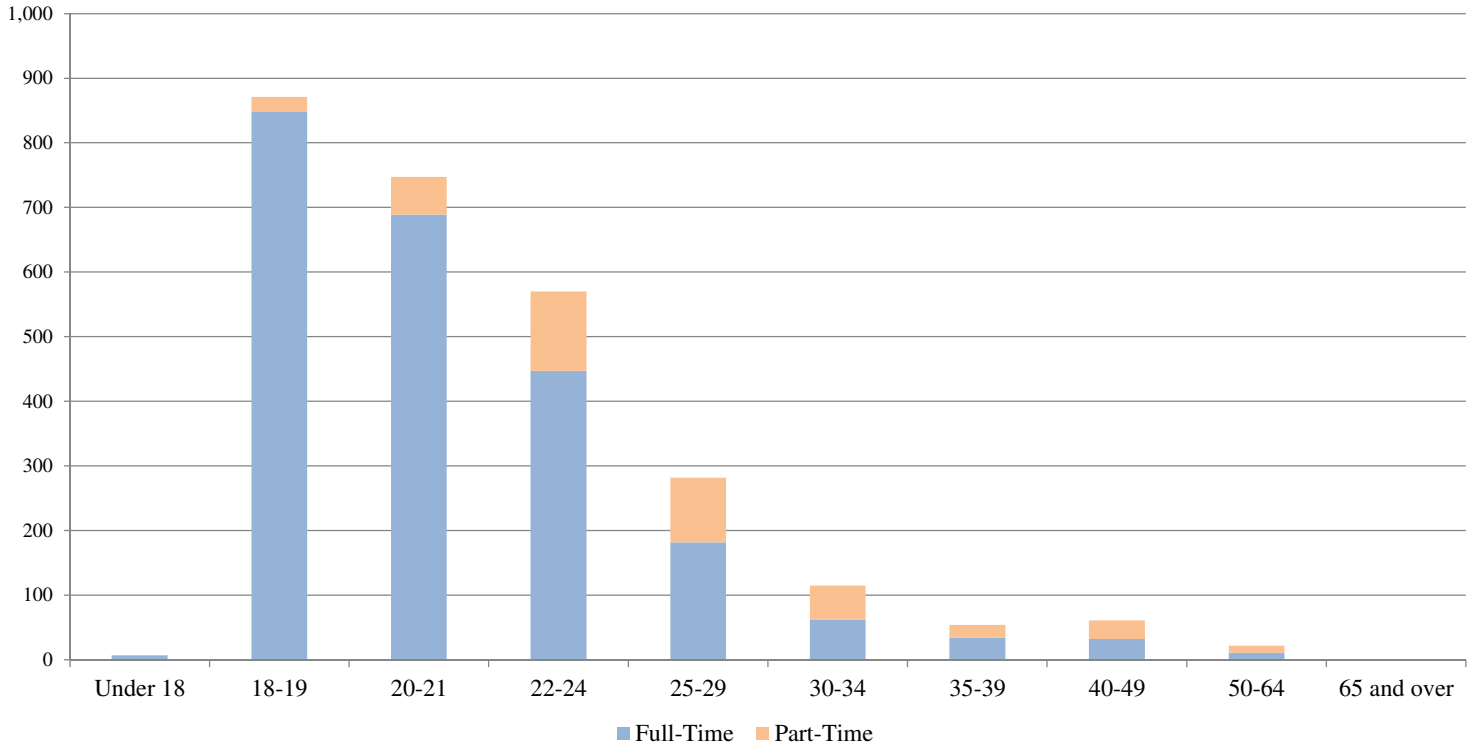

**Youngstown State University
Preliminary 14th Day Enrollment
Age Distribution - Fall 2013
By Full/Part-Time Status and Gender**

**College of Science, Technology, Engineering & Mathematics
(Undergraduate Students Only)**

<u>Age</u>	<u>Full-Time</u>			<u>Part-Time</u>			<u>Total</u>		
	<u>Male</u>	<u>Female</u>	<u>Total</u>	<u>Male</u>	<u>Female</u>	<u>Total</u>	<u>Male</u>	<u>Female</u>	<u>Total</u>
Under 18	3	4	7	0	0	0	3	4	7
18-19	551	297	848	14	9	23	565	306	871
20-21	495	194	689	47	11	58	542	205	747
22-24	348	99	447	86	37	123	434	136	570
25-29	152	30	182	77	23	100	229	53	282
30-34	50	12	62	40	13	53	90	25	115
35-39	27	7	34	14	6	20	41	13	54
40-49	20	12	32	25	4	29	45	16	61
50-64	9	2	11	5	6	11	14	8	22
65 and over	0	0	0	0	0	0	0	0	0
Total STE&M	1,655	657	2,312	308	109	417	1,963	766	2,729

College of STE&M	Average Age: 22.5	Median Age: 21
Total Undergraduate	Average Age: 24.0	Median Age: 21

Note: Age determined as of October 15, 2013
Undergraduate full-time status = 12 s.h.