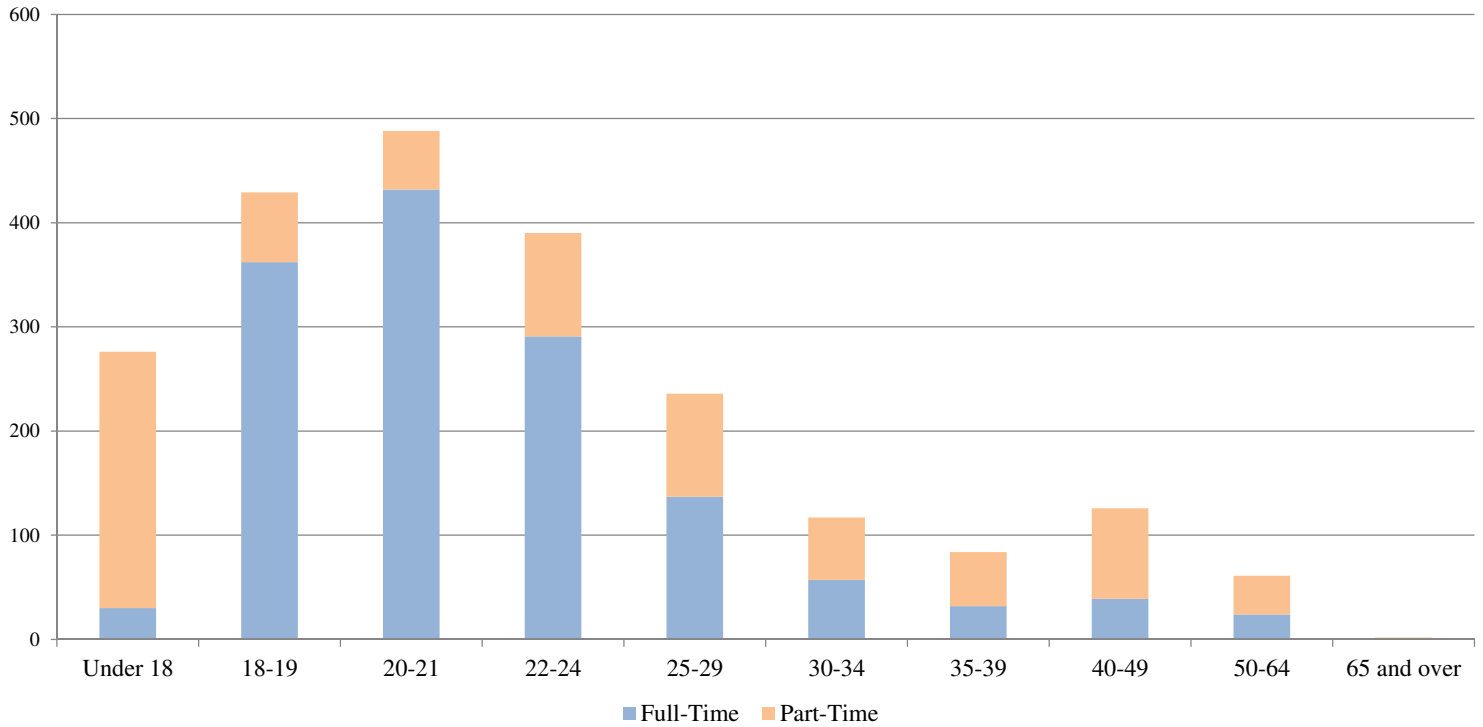

Youngstown State University
Preliminary 14th Day Enrollment
Age Distribution - Fall 2013
By Full/Part-Time Status and Gender
College of Liberal Arts & Social Sciences
(Undergraduate Students Only)

<u>Age</u>	<u>Full-Time</u>			<u>Part-Time</u>			<u>Total</u>		
	<u>Male</u>	<u>Female</u>	<u>Total</u>	<u>Male</u>	<u>Female</u>	<u>Total</u>	<u>Male</u>	<u>Female</u>	<u>Total</u>
Under 18	5	25	30	80	166	246	85	191	276
18-19	138	224	362	29	38	67	167	262	429
20-21	199	233	432	26	30	56	225	263	488
22-24	149	142	291	56	43	99	205	185	390
25-29	63	74	137	52	47	99	115	121	236
30-34	27	30	57	36	24	60	63	54	117
35-39	12	20	32	28	24	52	40	44	84
40-49	17	22	39	45	42	87	62	64	126
50-64	6	18	24	12	25	37	18	43	61
65 and over	0	1	1	1	0	1	1	1	2
Total LA&SS	616	789	1,405	365	439	804	981	1,228	2,209

College of LA&SS	Average Age: 24.2	Median Age: 21
Total Undergraduate	Average Age: 24.0	Median Age: 21

Note: Age determined as of October 15, 2013
Undergraduate full-time status = 12 s.h.