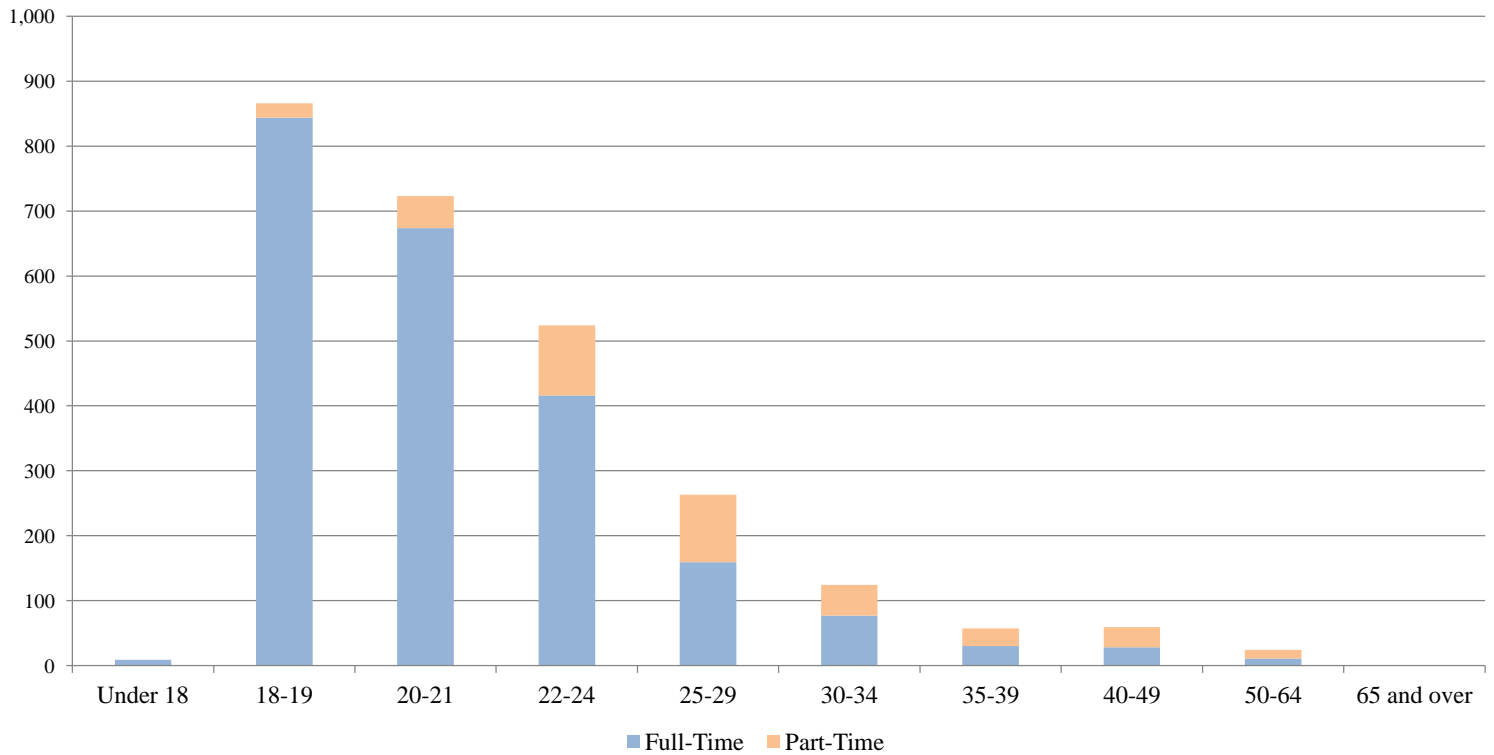

**Youngstown State University
Preliminary 14th Day Enrollment
Age Distribution - Fall 2012
By Full/Part-Time Status and Gender**

**College of Science, Technology, Engineering & Mathematics
(Undergraduate Students Only)**

<u>Age</u>	<u>Full-Time</u>			<u>Part-Time</u>			<u>Total</u>		
	<u>Male</u>	<u>Female</u>	<u>Total</u>	<u>Male</u>	<u>Female</u>	<u>Total</u>	<u>Male</u>	<u>Female</u>	<u>Total</u>
Under 18	3	6	9			0	3	6	9
18-19	567	277	844	18	4	22	585	281	866
20-21	472	202	674	34	15	49	506	217	723
22-24	331	85	416	81	27	108	412	112	524
25-29	130	29	159	79	25	104	209	54	263
30-34	66	11	77	28	19	47	94	30	124
35-39	27	3	30	18	9	27	45	12	57
40-49	20	8	28	26	5	31	46	13	59
50-64	9	2	11	7	6	13	16	8	24
65 and over			0			0		0	0
Total STE&M	1,625	623	2,248	291	110	401	1,916	733	2,649

College of STE&M	Average Age: 22.6	Median Age: 21.0
Total Undergraduate	Average Age: 24.3	Median Age: 21.0

Note: Age determined as of October 15, 2012
Undergraduate full-time status = 12 s.h.