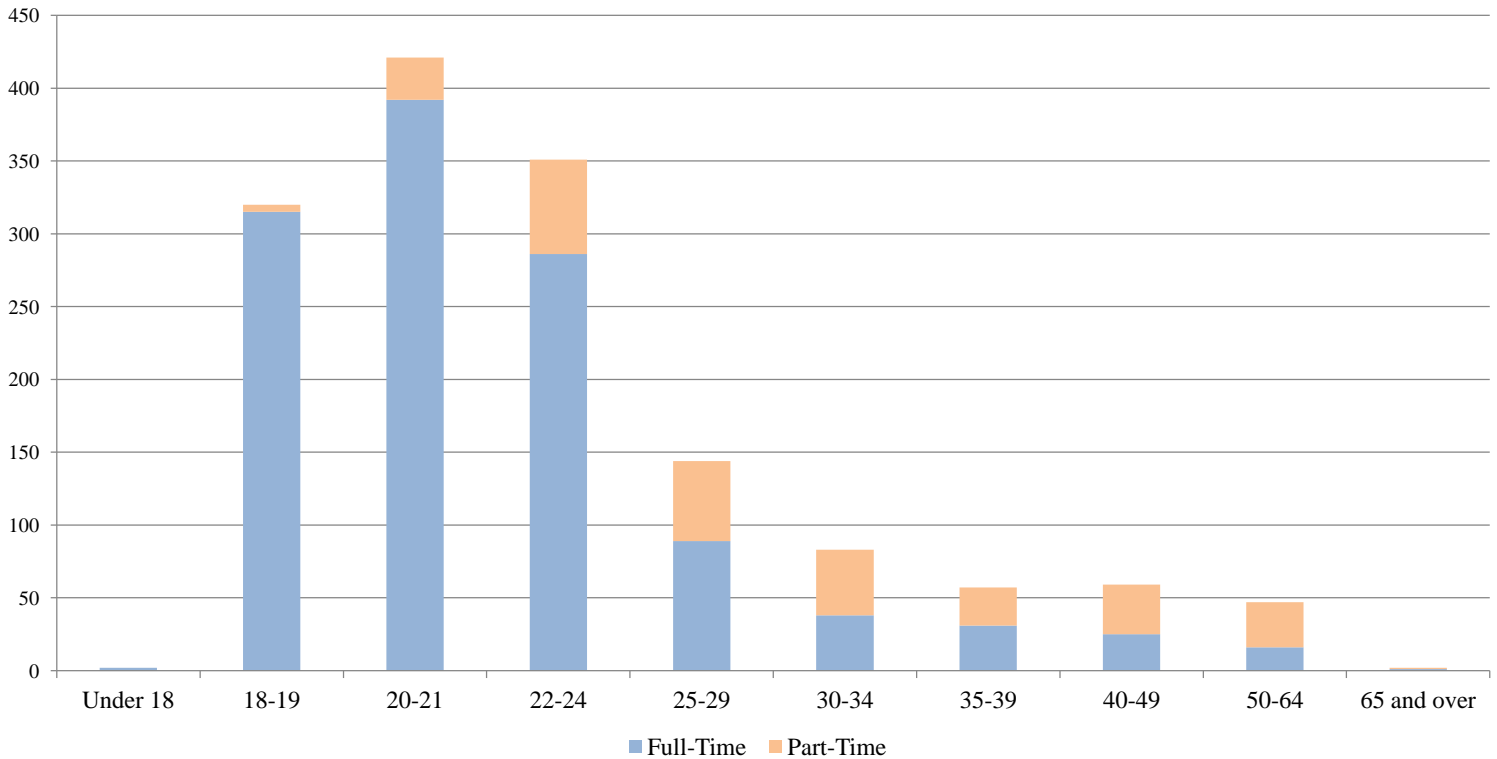

**Youngstown State University
Preliminary 14th Day Enrollment
Age Distribution - Fall 2012
By Full/Part-Time Status and Gender**

**College of Business Administration
(Undergraduate Students Only)**

<u>Age</u>	<u>Full-Time</u>			<u>Part-Time</u>			<u>Total</u>		
	<u>Male</u>	<u>Female</u>	<u>Total</u>	<u>Male</u>	<u>Female</u>	<u>Total</u>	<u>Male</u>	<u>Female</u>	<u>Total</u>
Under 18	1	1	2				1	1	2
18-19	196	119	315	3	2	5	199	121	320
20-21	251	141	392	21	8	29	272	149	421
22-24	203	83	286	43	22	65	246	105	351
25-29	61	28	89	30	25	55	91	53	144
30-34	19	19	38	21	24	45	40	43	83
35-39	21	10	31	12	14	26	33	24	57
40-49	9	16	25	7	27	34	16	43	59
50-64	4	12	16	5	26	31	9	38	47
65 and over	1		1		1	1	1	1	2
Total Business Admin.	766	429	1,195	142	149	291	908	578	1,486

College of Business Admin.	Average Age: 24.5	Median Age: 21.5
Total Undergraduate	Average Age: 24.3	Median Age: 21.0

Note: Age determined as of October 15, 2012
Undergraduate full-time status = 12 s.h.